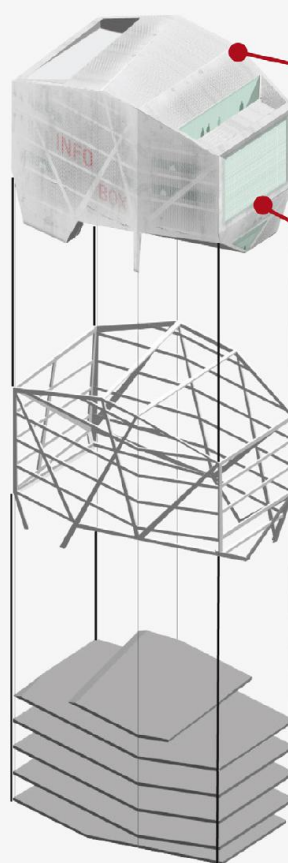

# DESIGN CONCEPT

Struktur

Typo

Panorama / Ausblick

Medienfassade Kunst

Medienfassade Information

Haus

Skulptur

Skelett

Skelett

Ebenen

Ebenen

Standort

# ISOMETRIC SECTION

**restaurant**

**event**

**exhibition**

**exhibition**

**information  
fundraising**

**entrance**

**GANGWAY**

Page	Title	Date	Author
1	H-Box, detail of back-lit facade	2011	KSV
2	H-Box, view from Siegessäule	2012	Karsten Pagel
3	H-Box, view from Unter den Linden boulevard	2011	Karsten Pagel
4	H-Box, view from south	2011	Ilka Bona KSV
5	H-Box, view from Schlinkelplatz	2011	Karsten Pagel
6	H-Box, view from Lustgarten	2011	Ilka Bona KSV
7	H-Box at night	2011	Karsten Pagel
8	H-Box, design concept, part of KSV competition submission	2009	KSV
9	H-Box, isometric section, part of KSV competition submission	2009	KSV
10	H-Box, entrance gangway	2011	Torsten Krüger KSV
11	H-Box, interiors, photos from top right to bottom left:		
	H-Box, event area 4th floor	2011	Karsten Pagel
	H-Box, information area 1st floor	2011	Ilka Bona KSV
	H-Box, window towards construction site	2011	Ilka Bona KSV
	H-Box, shop area 1st floor	2011	Karsten Pagel
12	H-Box, commercial concept, part of KSV competition submission	2009	KSV
13	H-Box, hoarding, with commercial advertising	2014	Ilka Bona KSV
14	H-Box, hoarding with house advertising	2014	KSV
15	H-Box, facade concept, part of KSV competition submission	2009	KSV
16	H-Box with commercial advertising	2014	Ilka Bona KSV
17	H-Box with commercial advertising	2014	Ilka Bona KSV
18	aerial view of Berlin with H-Box	2011	Karsten Pagel