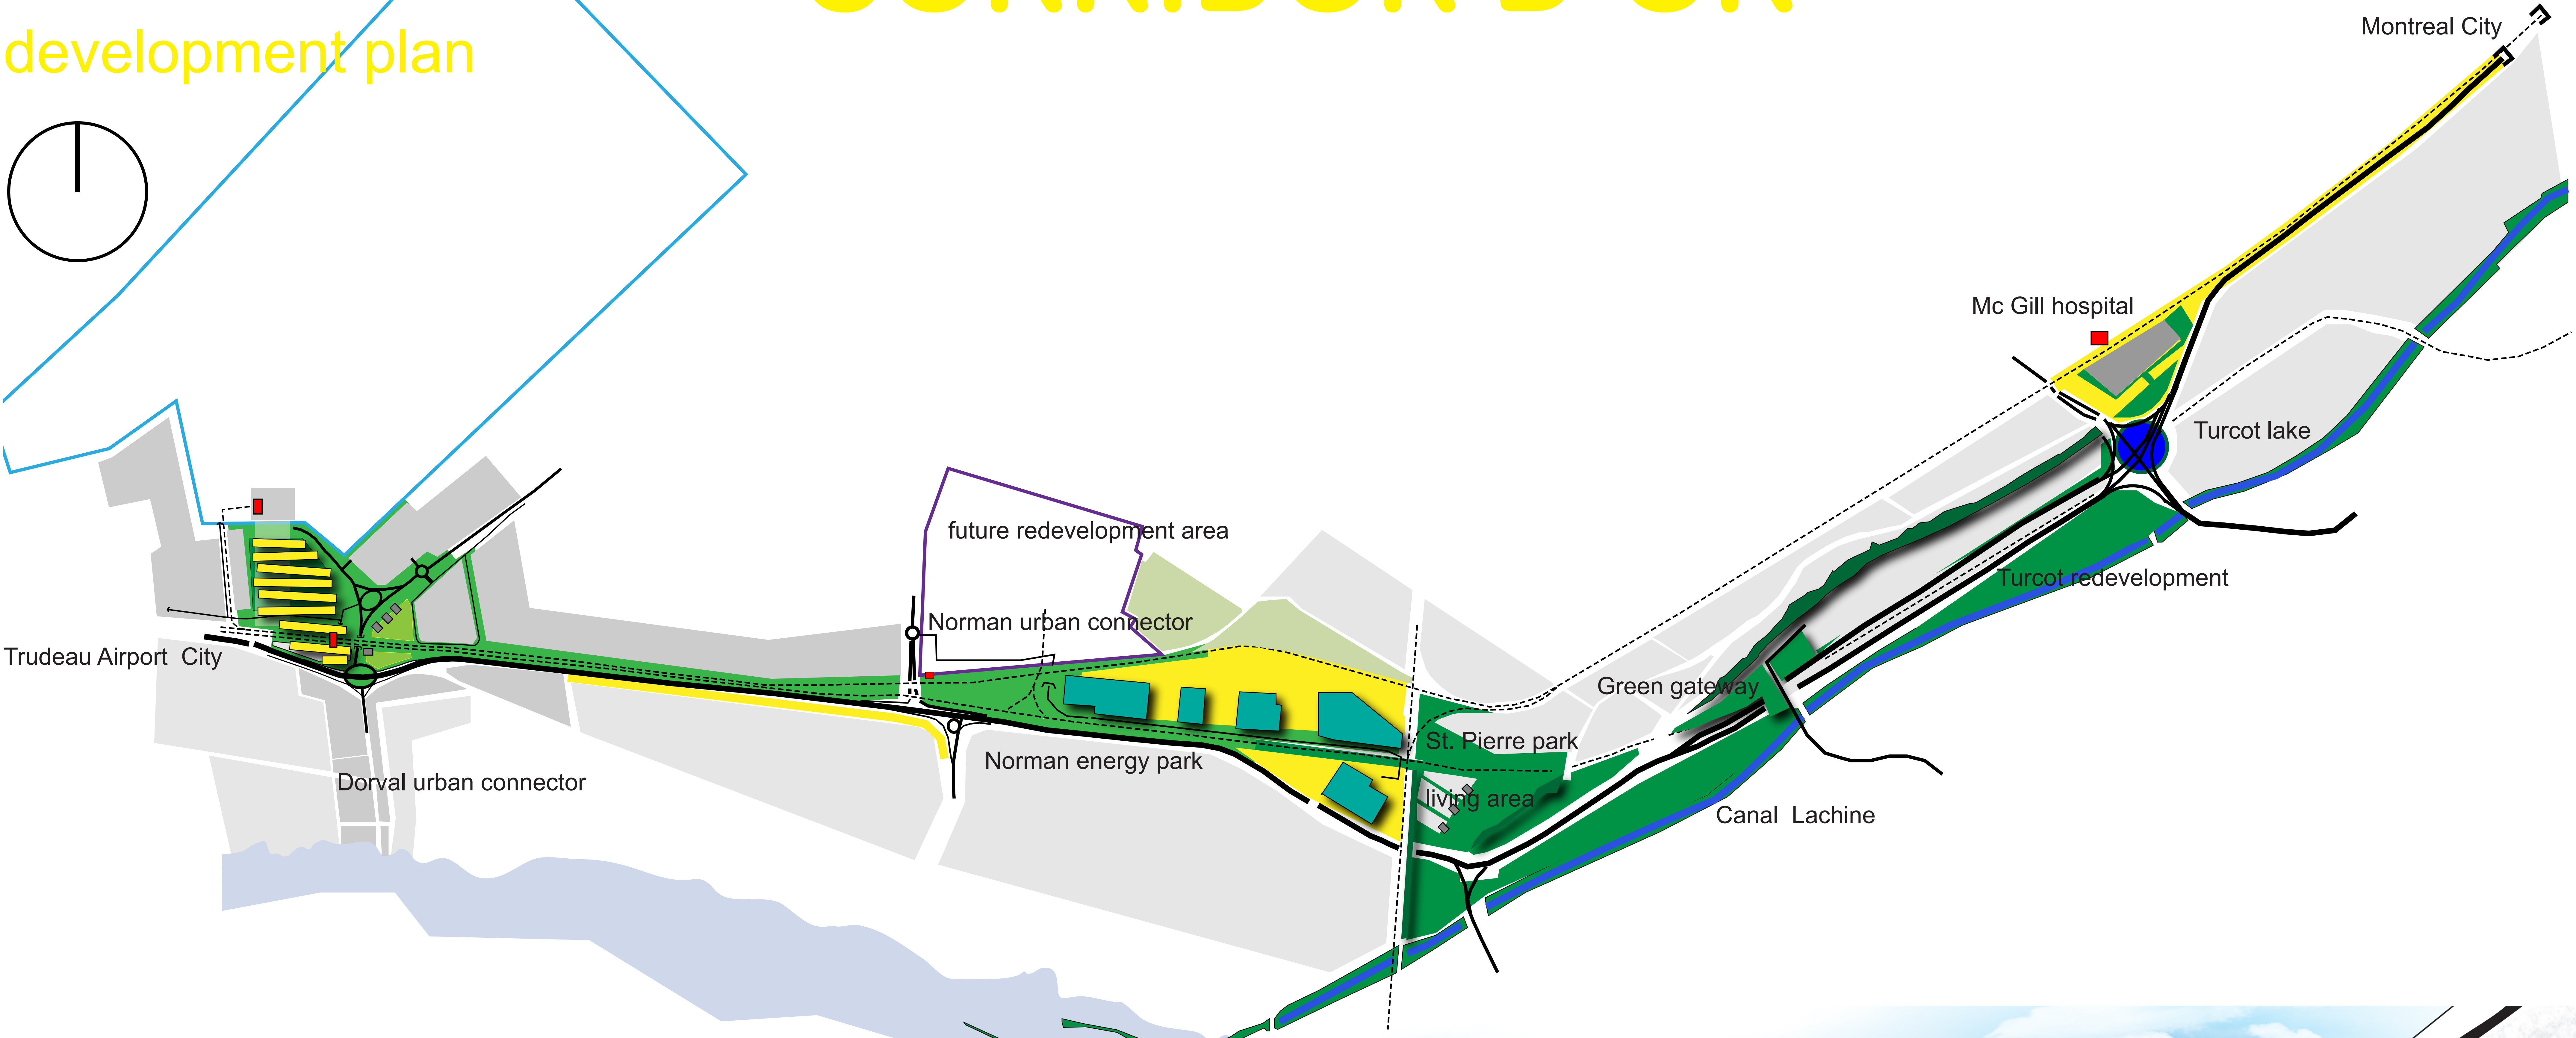

CORRIDOR D'OR

development plan

green gateway

Turcot Lake