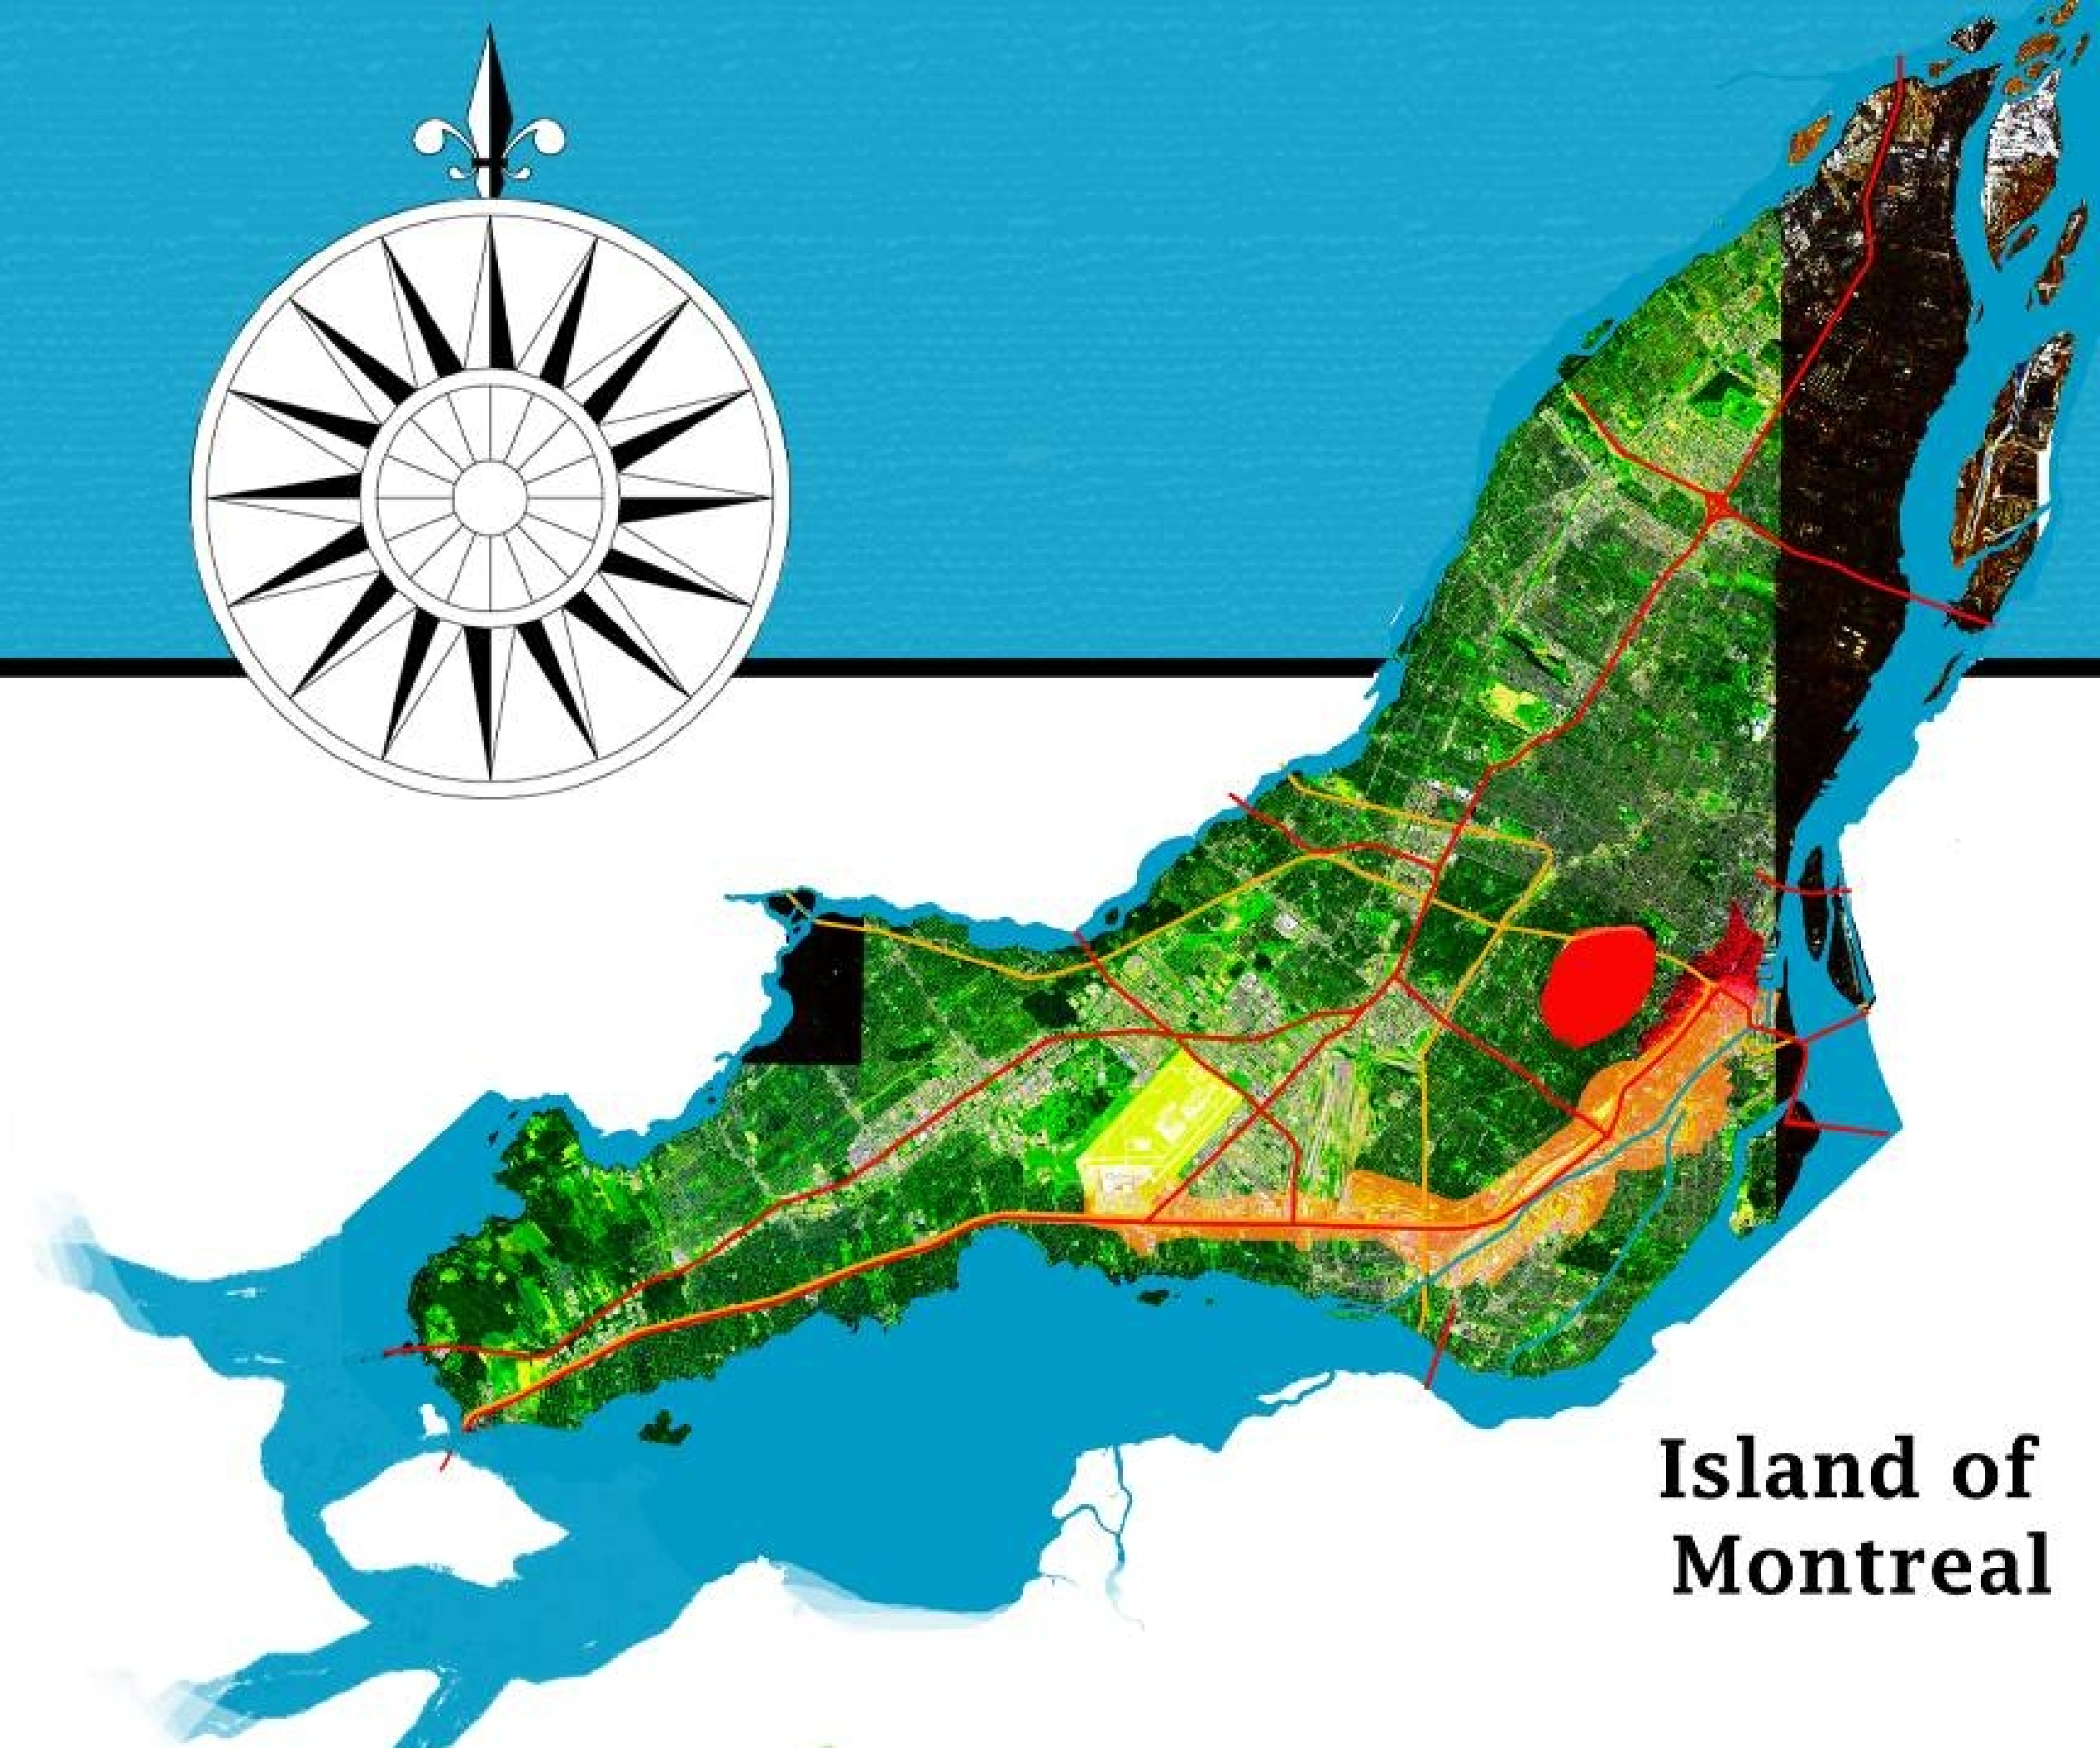

SACRED LANDSCAPE

LINKING THE YUL-MTL CORRIDOR THROUGH 6 SIGNS

Island of Montreal

Salt Treatment Marsh

Living vertebrae

Drawing and Section St Jacques Escarpment park / Ecological Preserve