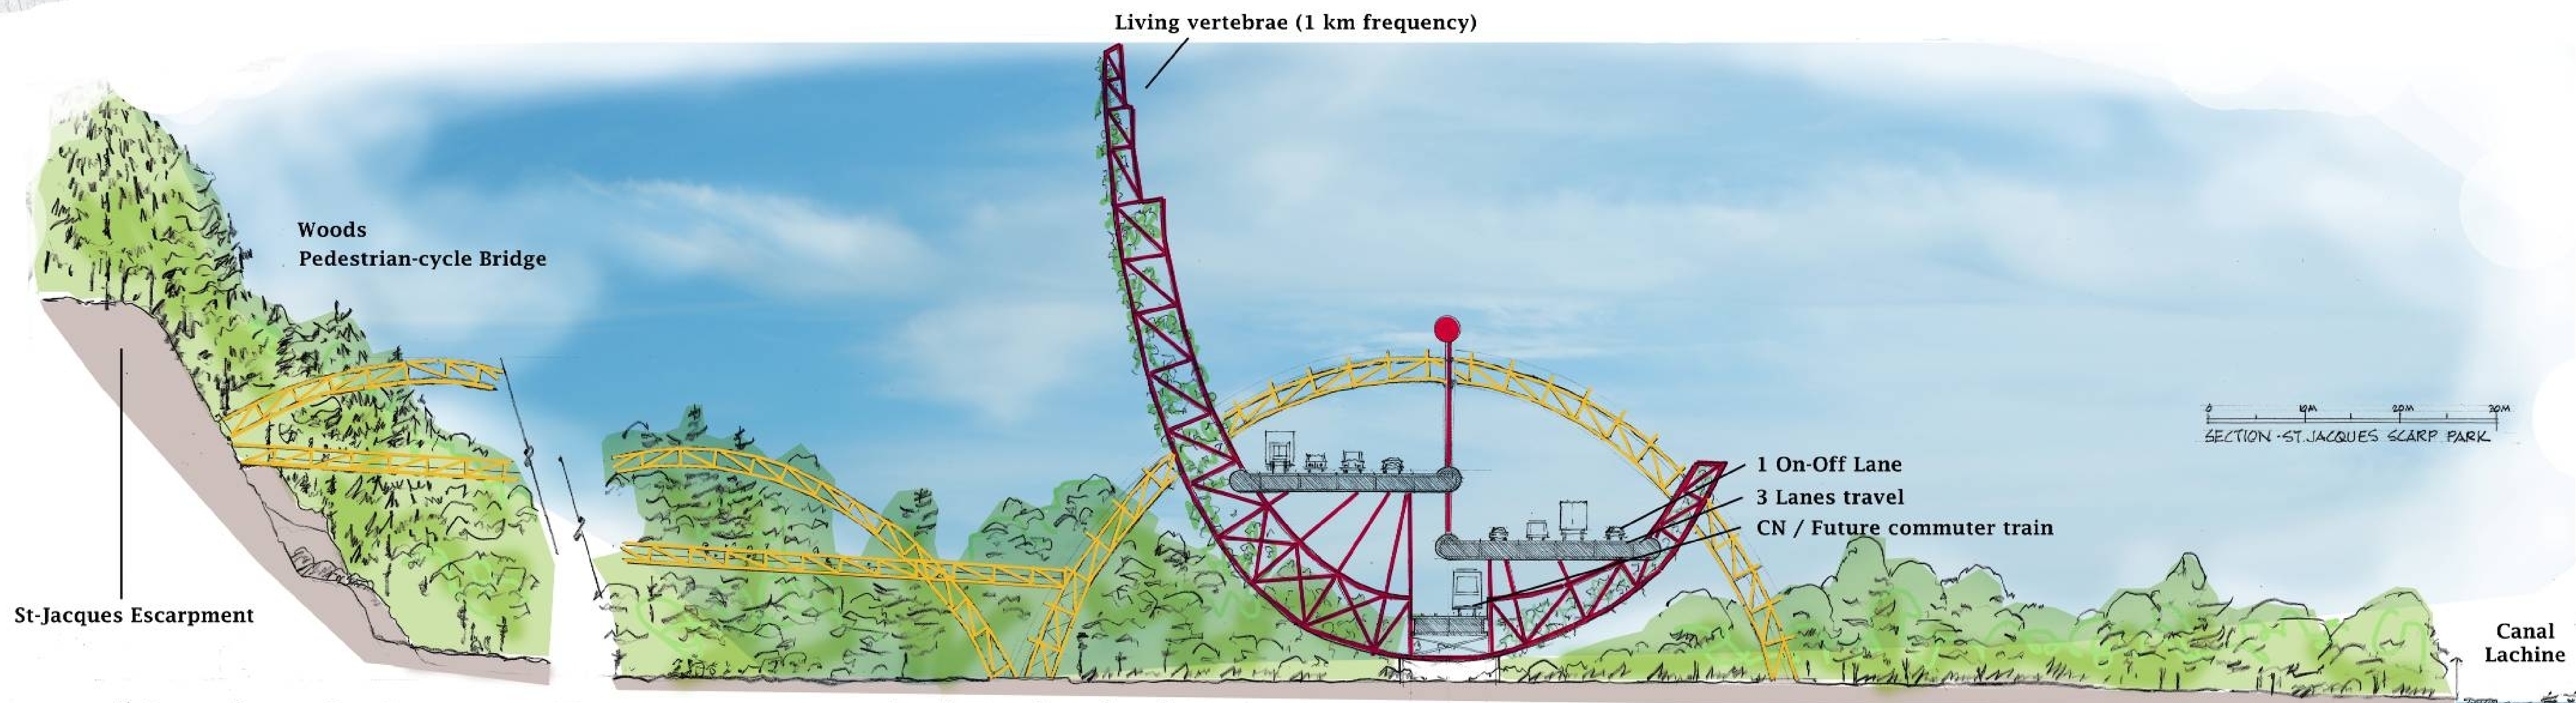

SACRED LANDSCAPE

LINKING THE YUL-MTL CORRIDOR THROUGH 6 SIGNS

Island of Montreal

Salt Treatment Marsh

Living vertebrae

Drawing and Section St Jacques Escarpment park / Ecological Preserve