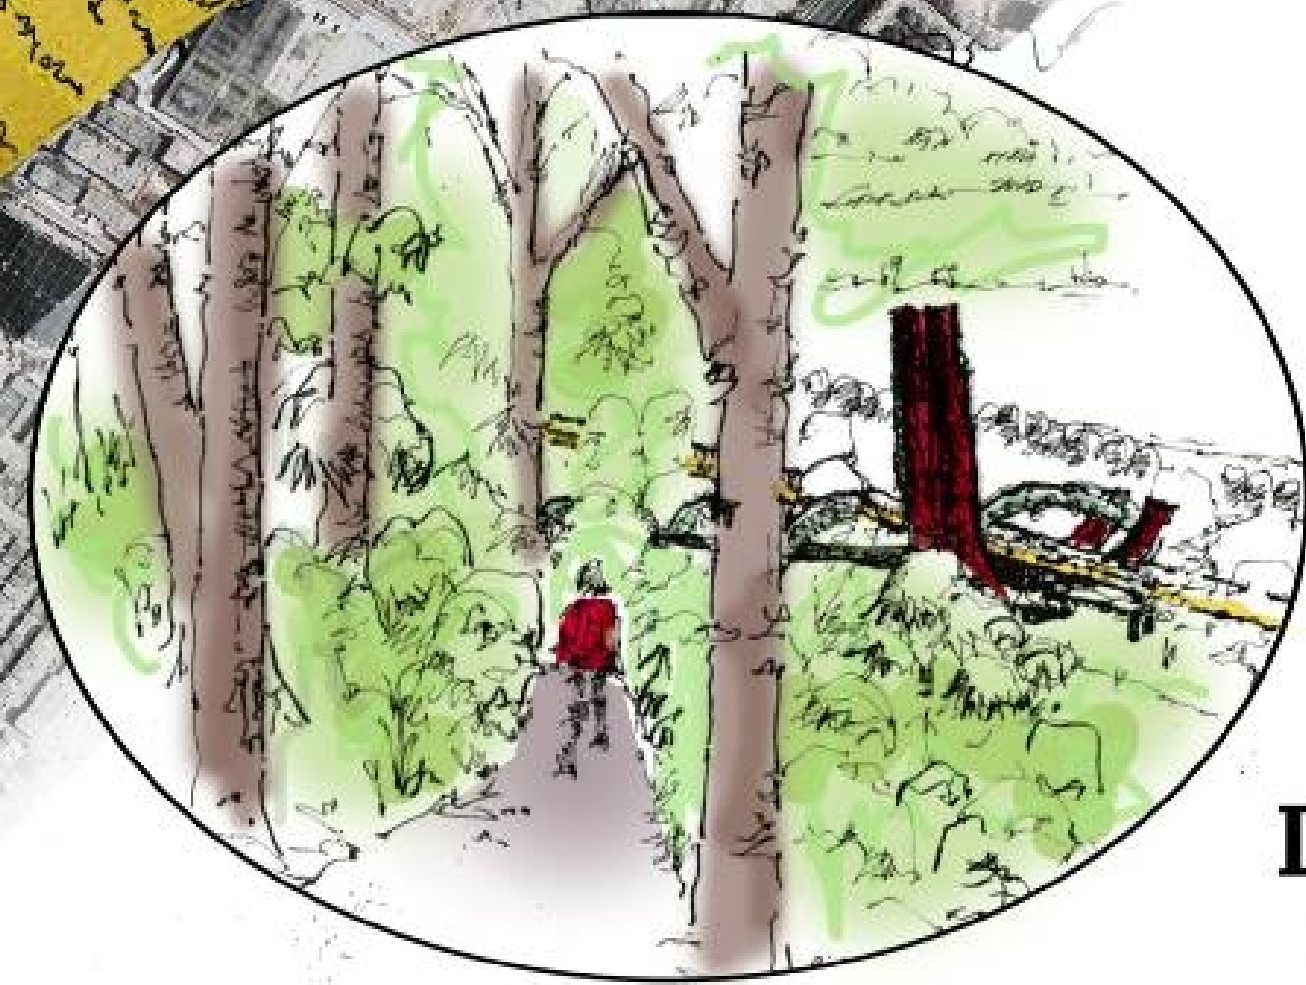

SACRED LANDSCAPE

LINKING THE YUL-MTL CORRIDOR THROUGH 6 SIGNS

Island of Montreal

Salt Treatment Marsh

Living vertebrae

Drawing and Section St Jacques Escarpment park / Ecological Preserve