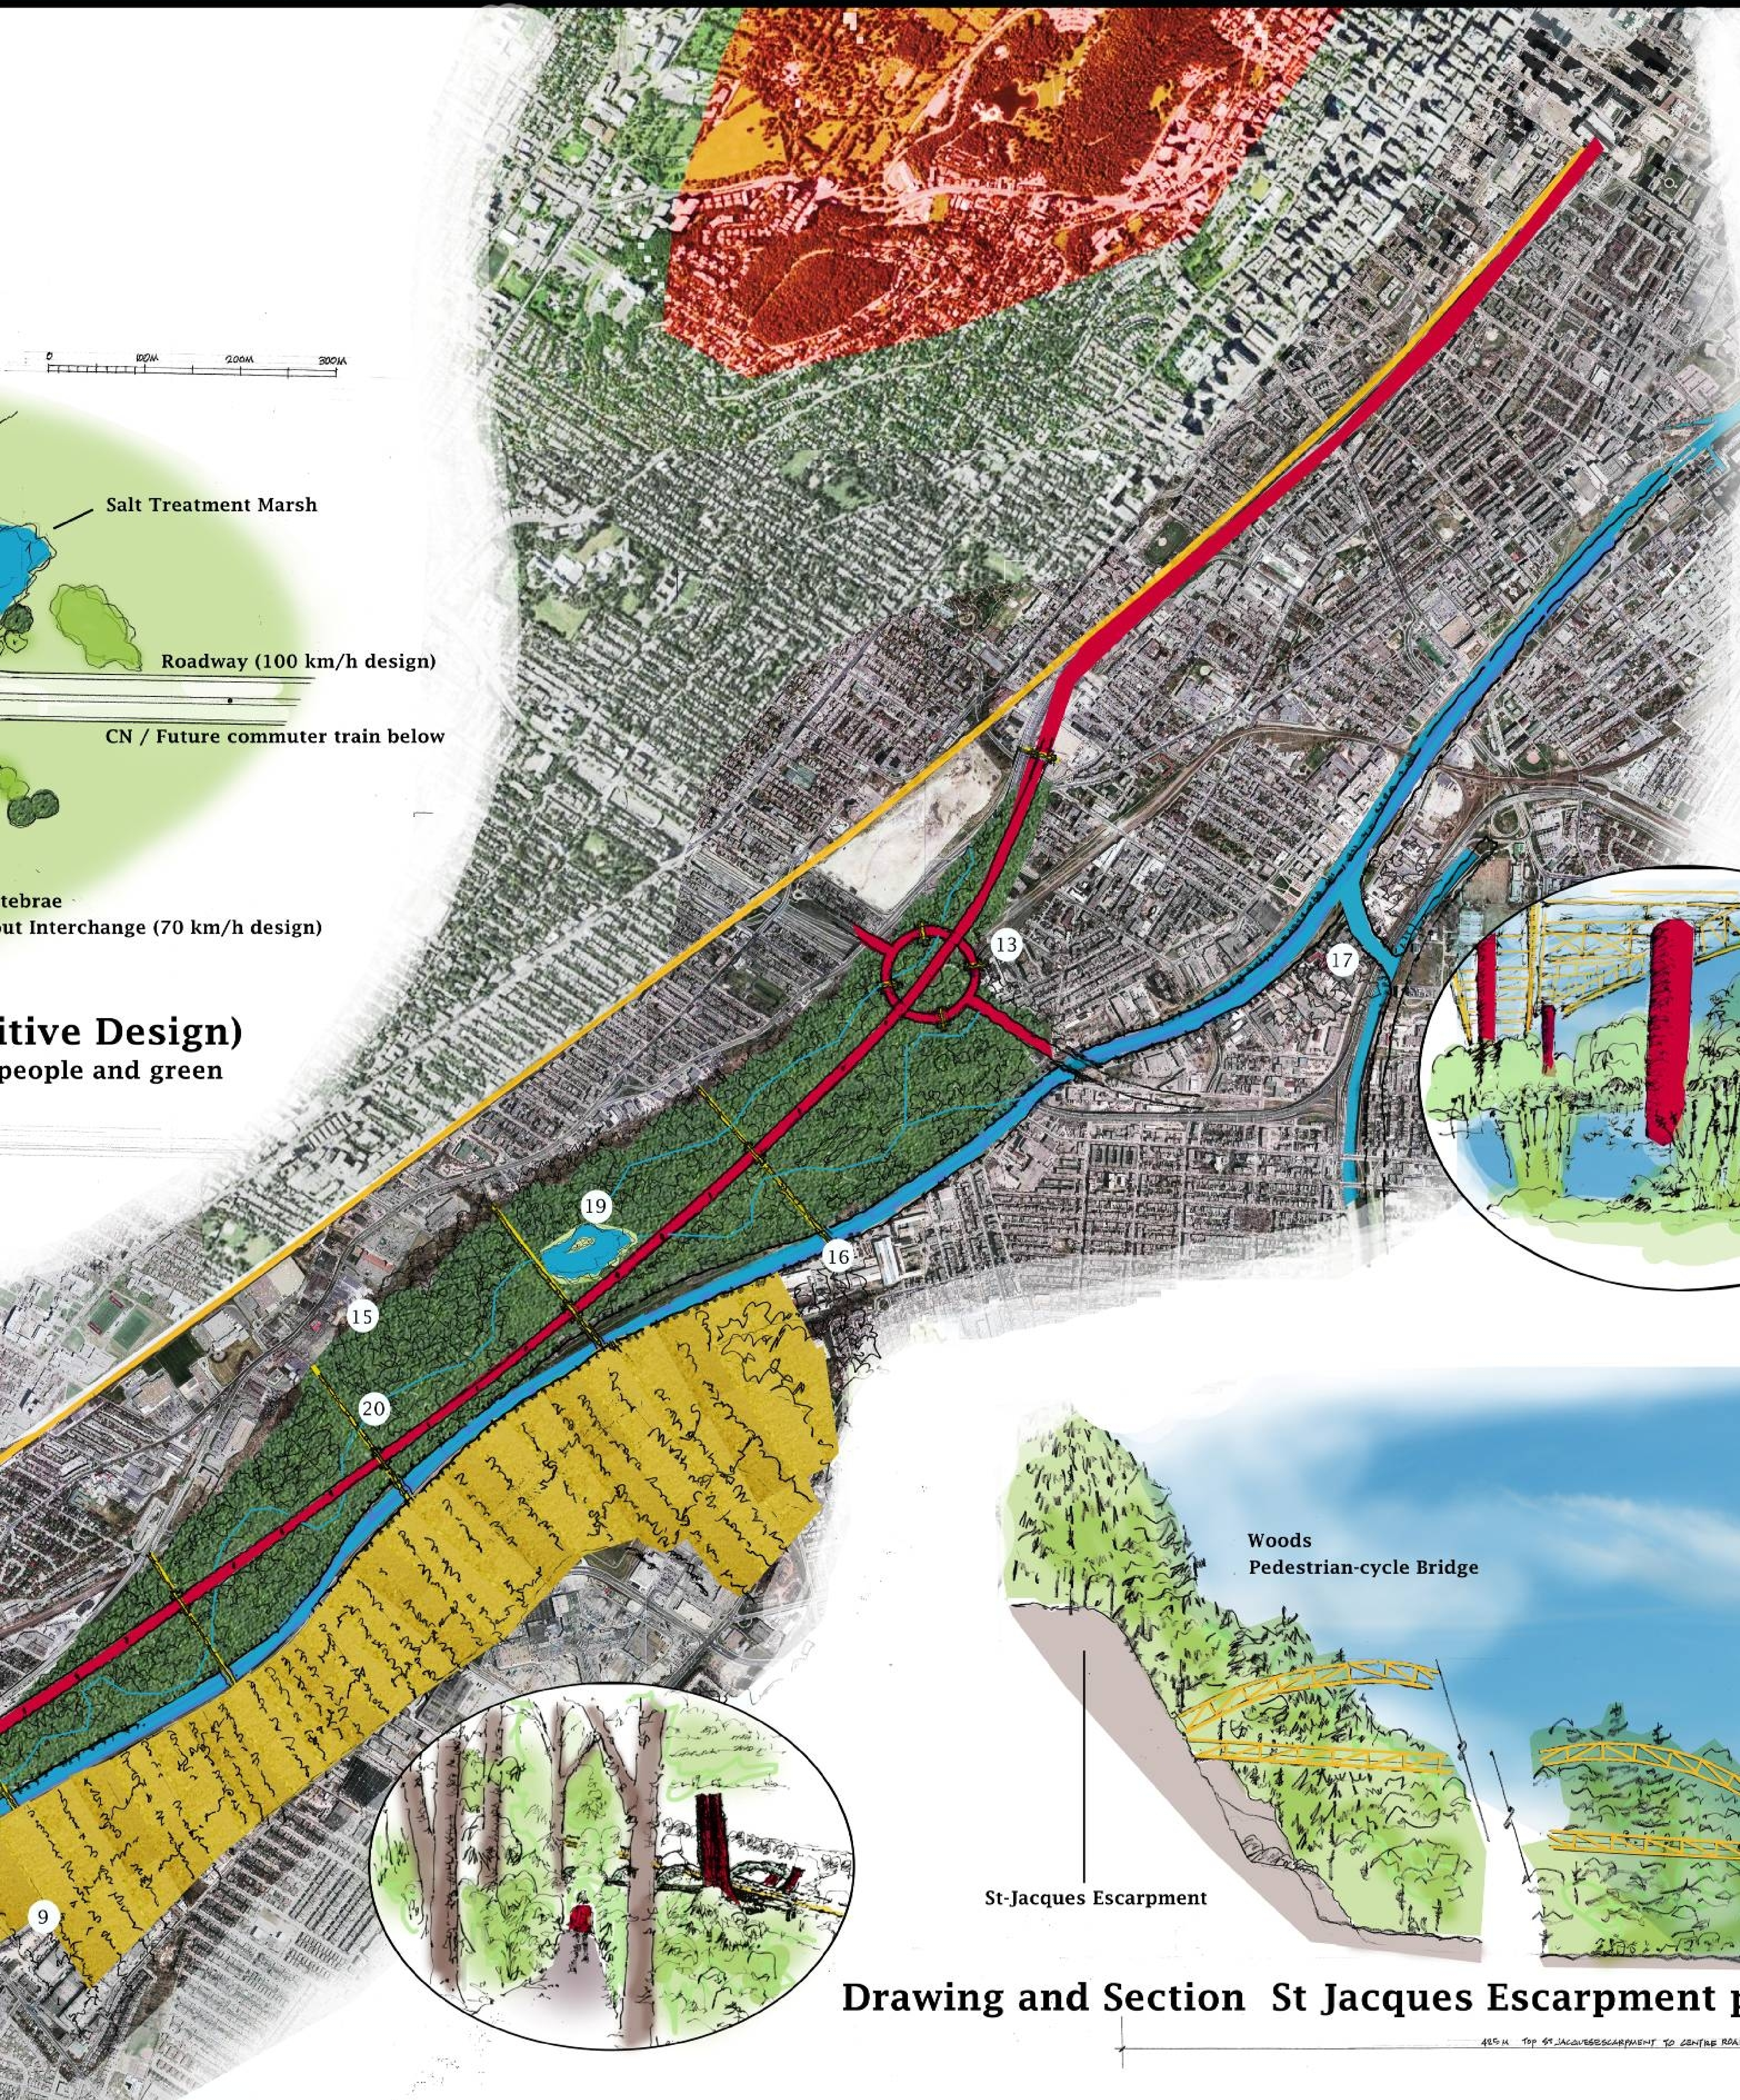

SACRED LANDSCAPE

LINKING THE YUL-MTL CORRIDOR THROUGH 6 SIGNS

Island of Montreal

Salt Treatment Marsh

Living vertebrae

Drawing and Section St Jacques Escarpment park / Ecological Preserve