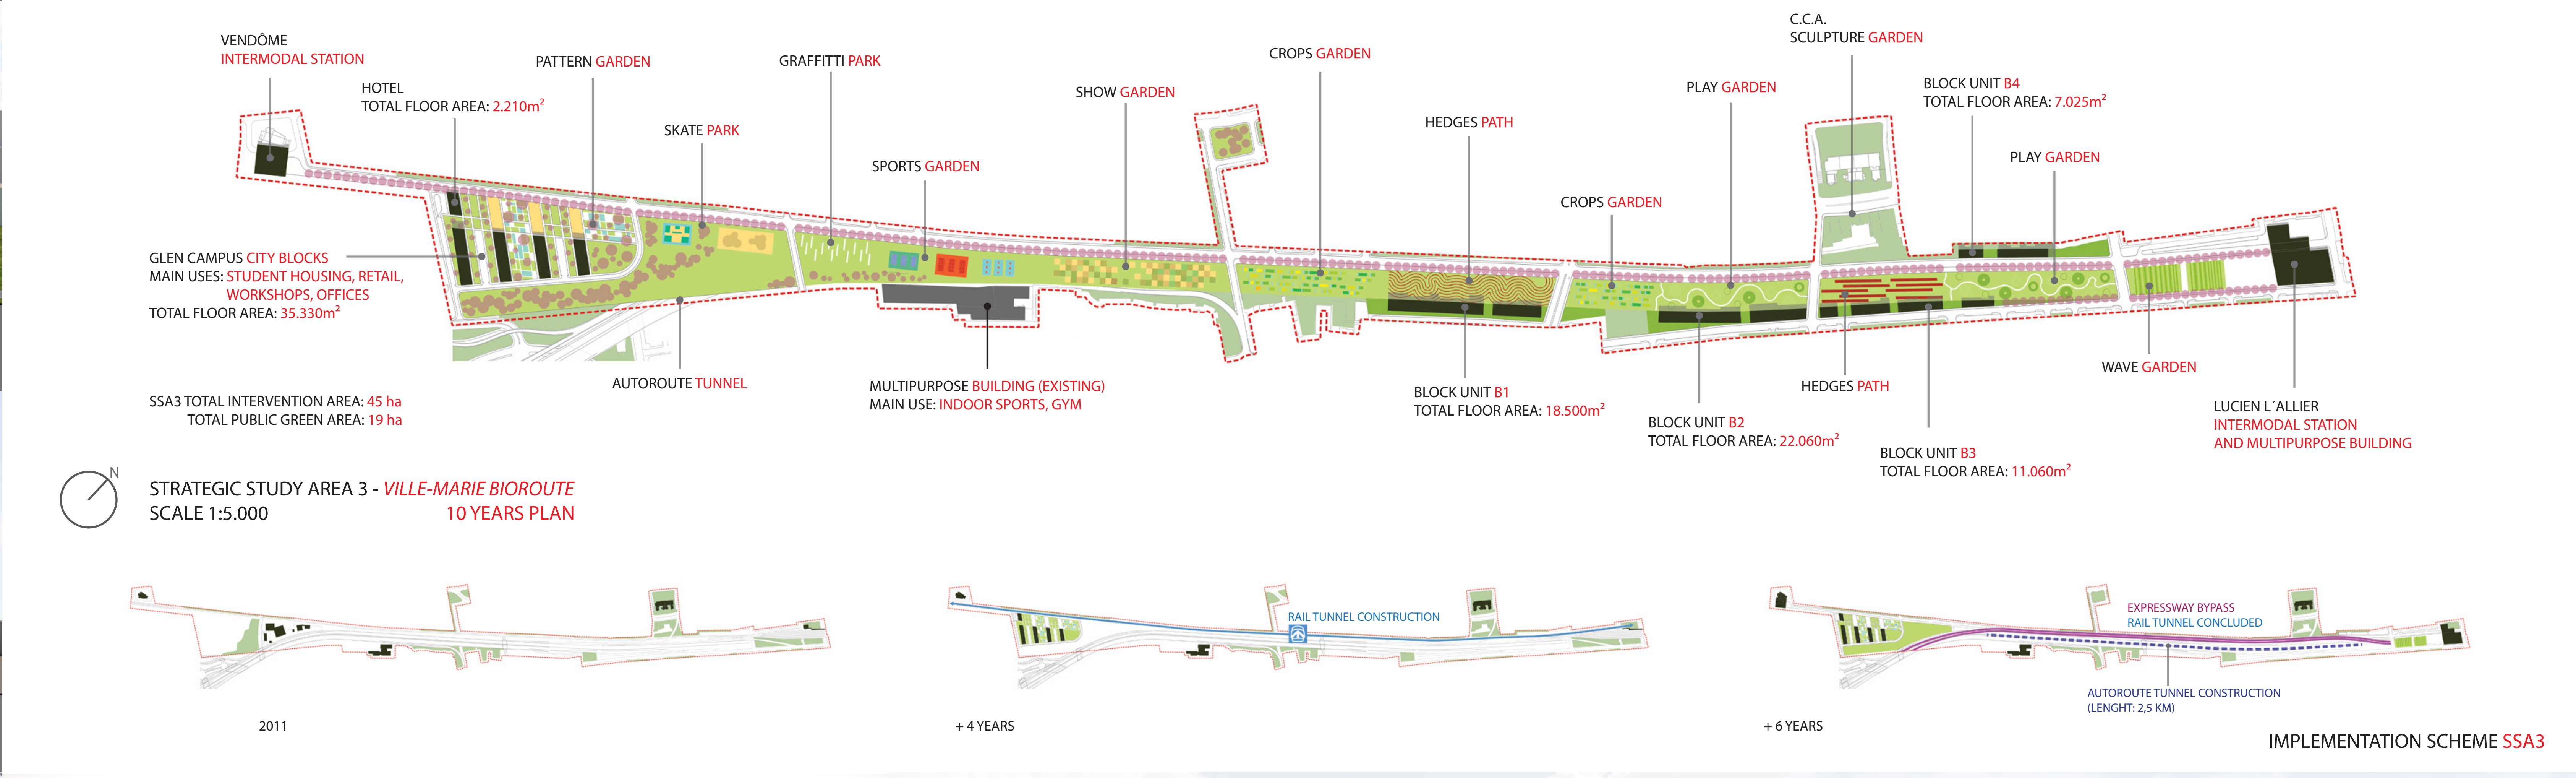

AUTOROUTE 20, DORVAL INTERCHANGE

AUTOROUTE 20, LACHINE

AUTOROUTE 20, SAINT-JACQUES/LACHINE CANAL

VENDÔME INTERMODAL STATION

LUCIEN L'ALLIER STATION

GLEN CAMPUS CYCLE ROUTE

GLEN CAMPUS CITY BLOCKS

HEDGES PATH + BLOCK UNIT B1

LUCIEN L'ALLIER INTERMODAL STATION AND PUBLIC SPACE