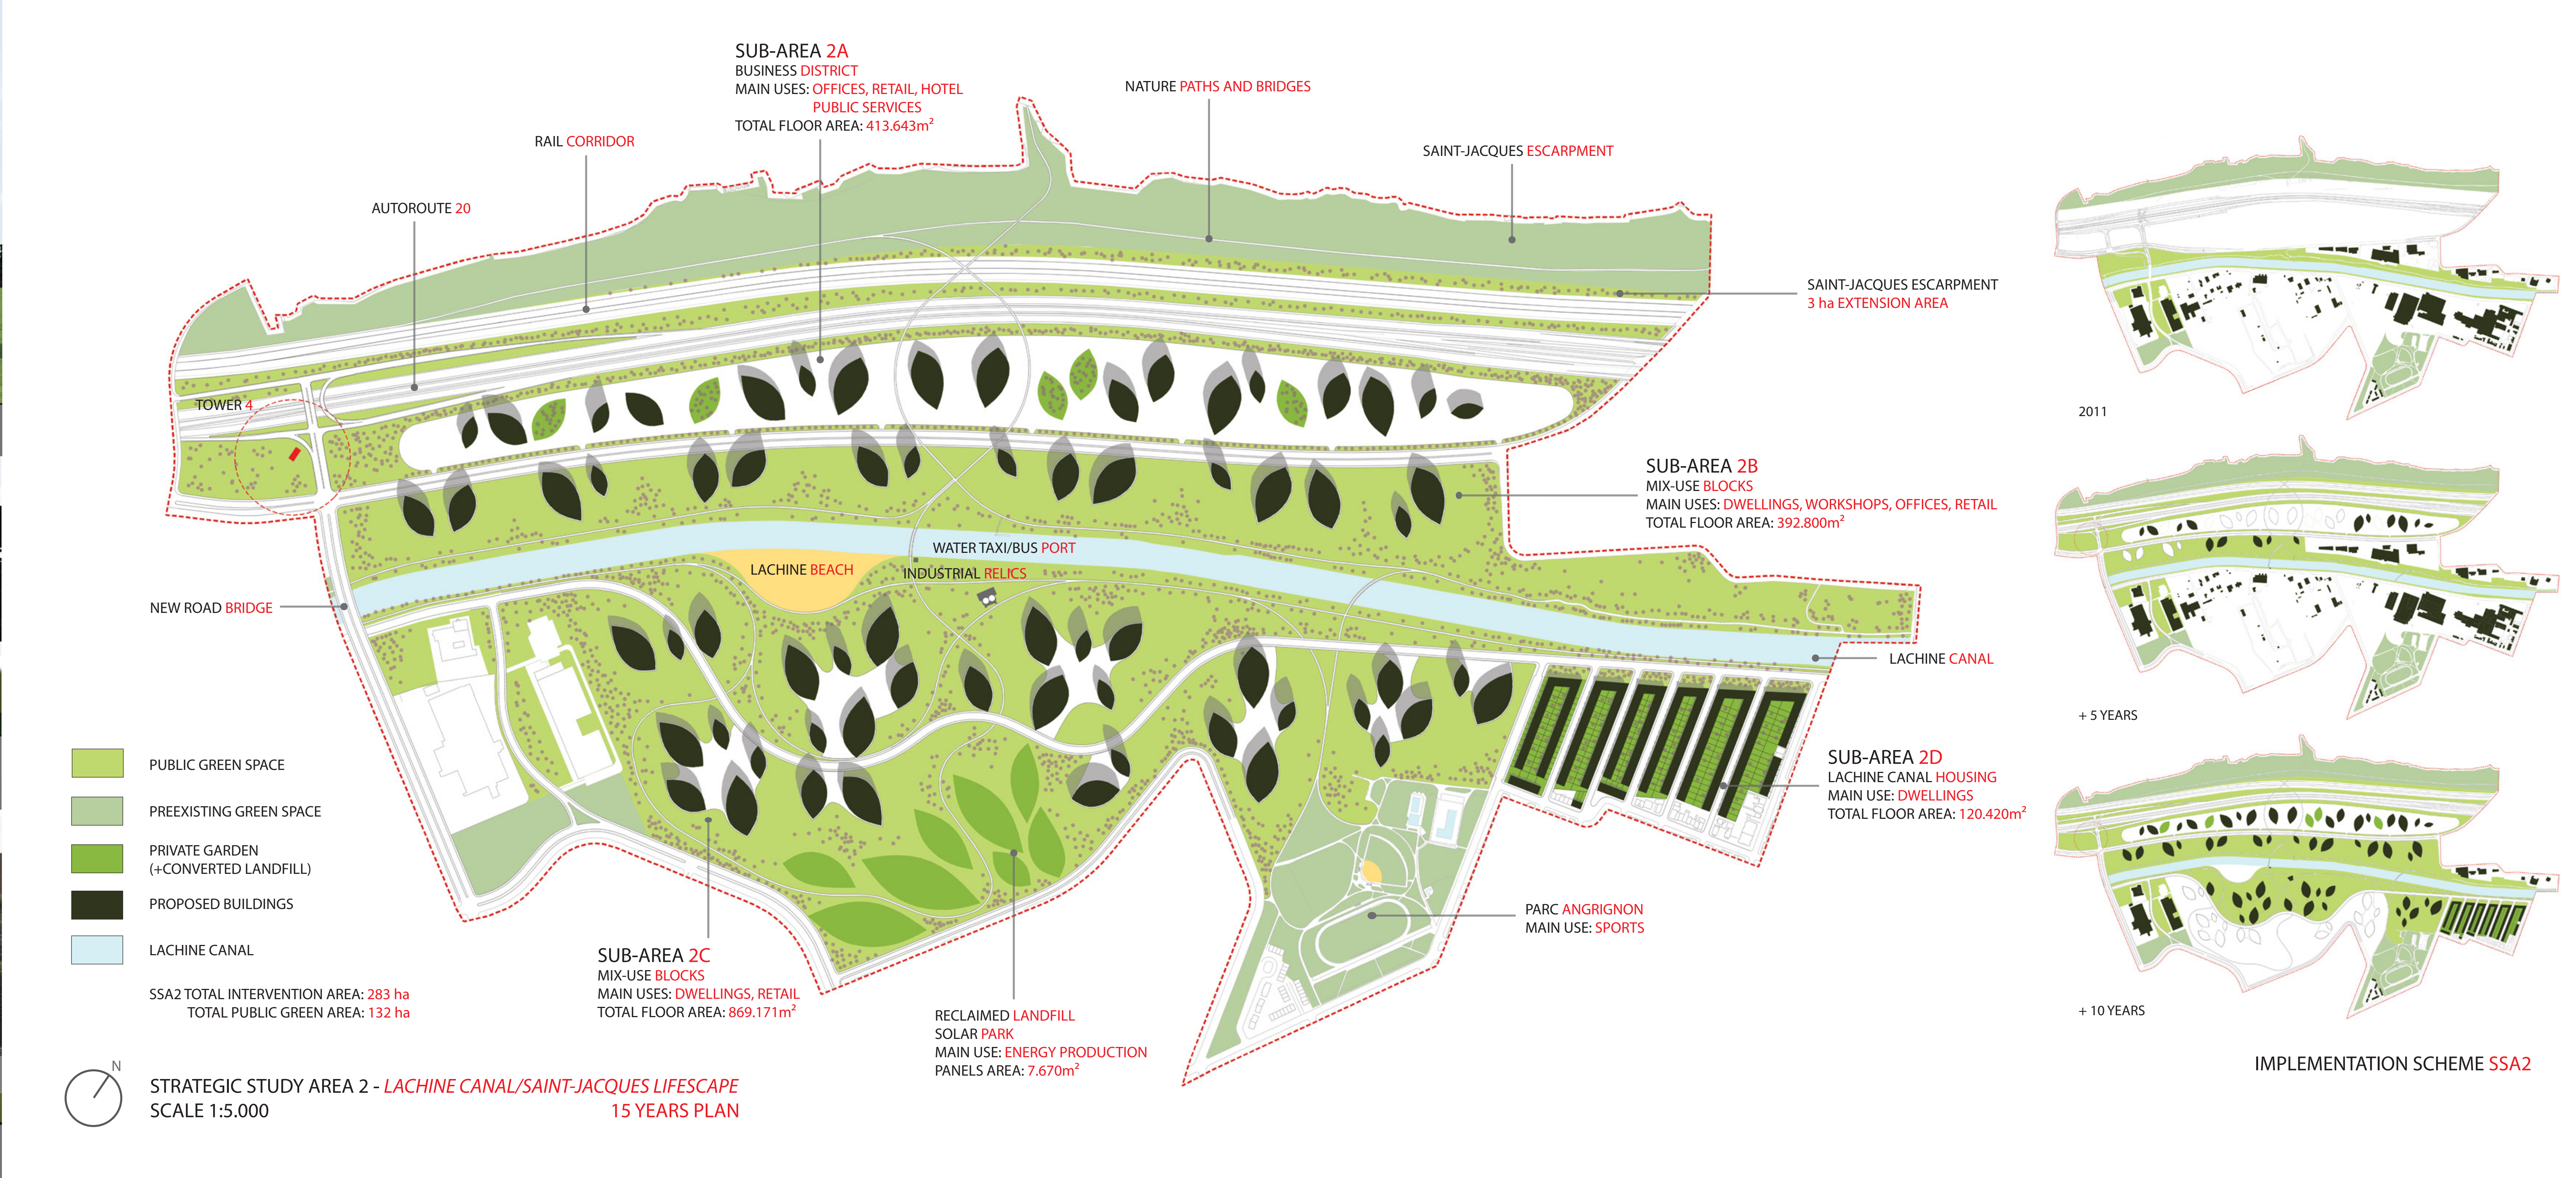

AUTOROUTE 20, DORVAL INTERCHANGE

AUTOROUTE 20, LACHINE

AUTOROUTE 20, SAINT-JACQUES/LACHINE CANAL

VENDÔME INTERMODAL STATION

LUCIEN L'ALLIER STATION

GLEN CAMPUS CYCLE ROUTE

GLEN CAMPUS CITY BLOCKS

HEDGES PATH + BLOCK UNIT B1

LUCIEN L'ALLIER INTERMODAL STATION AND PUBLIC SPACE