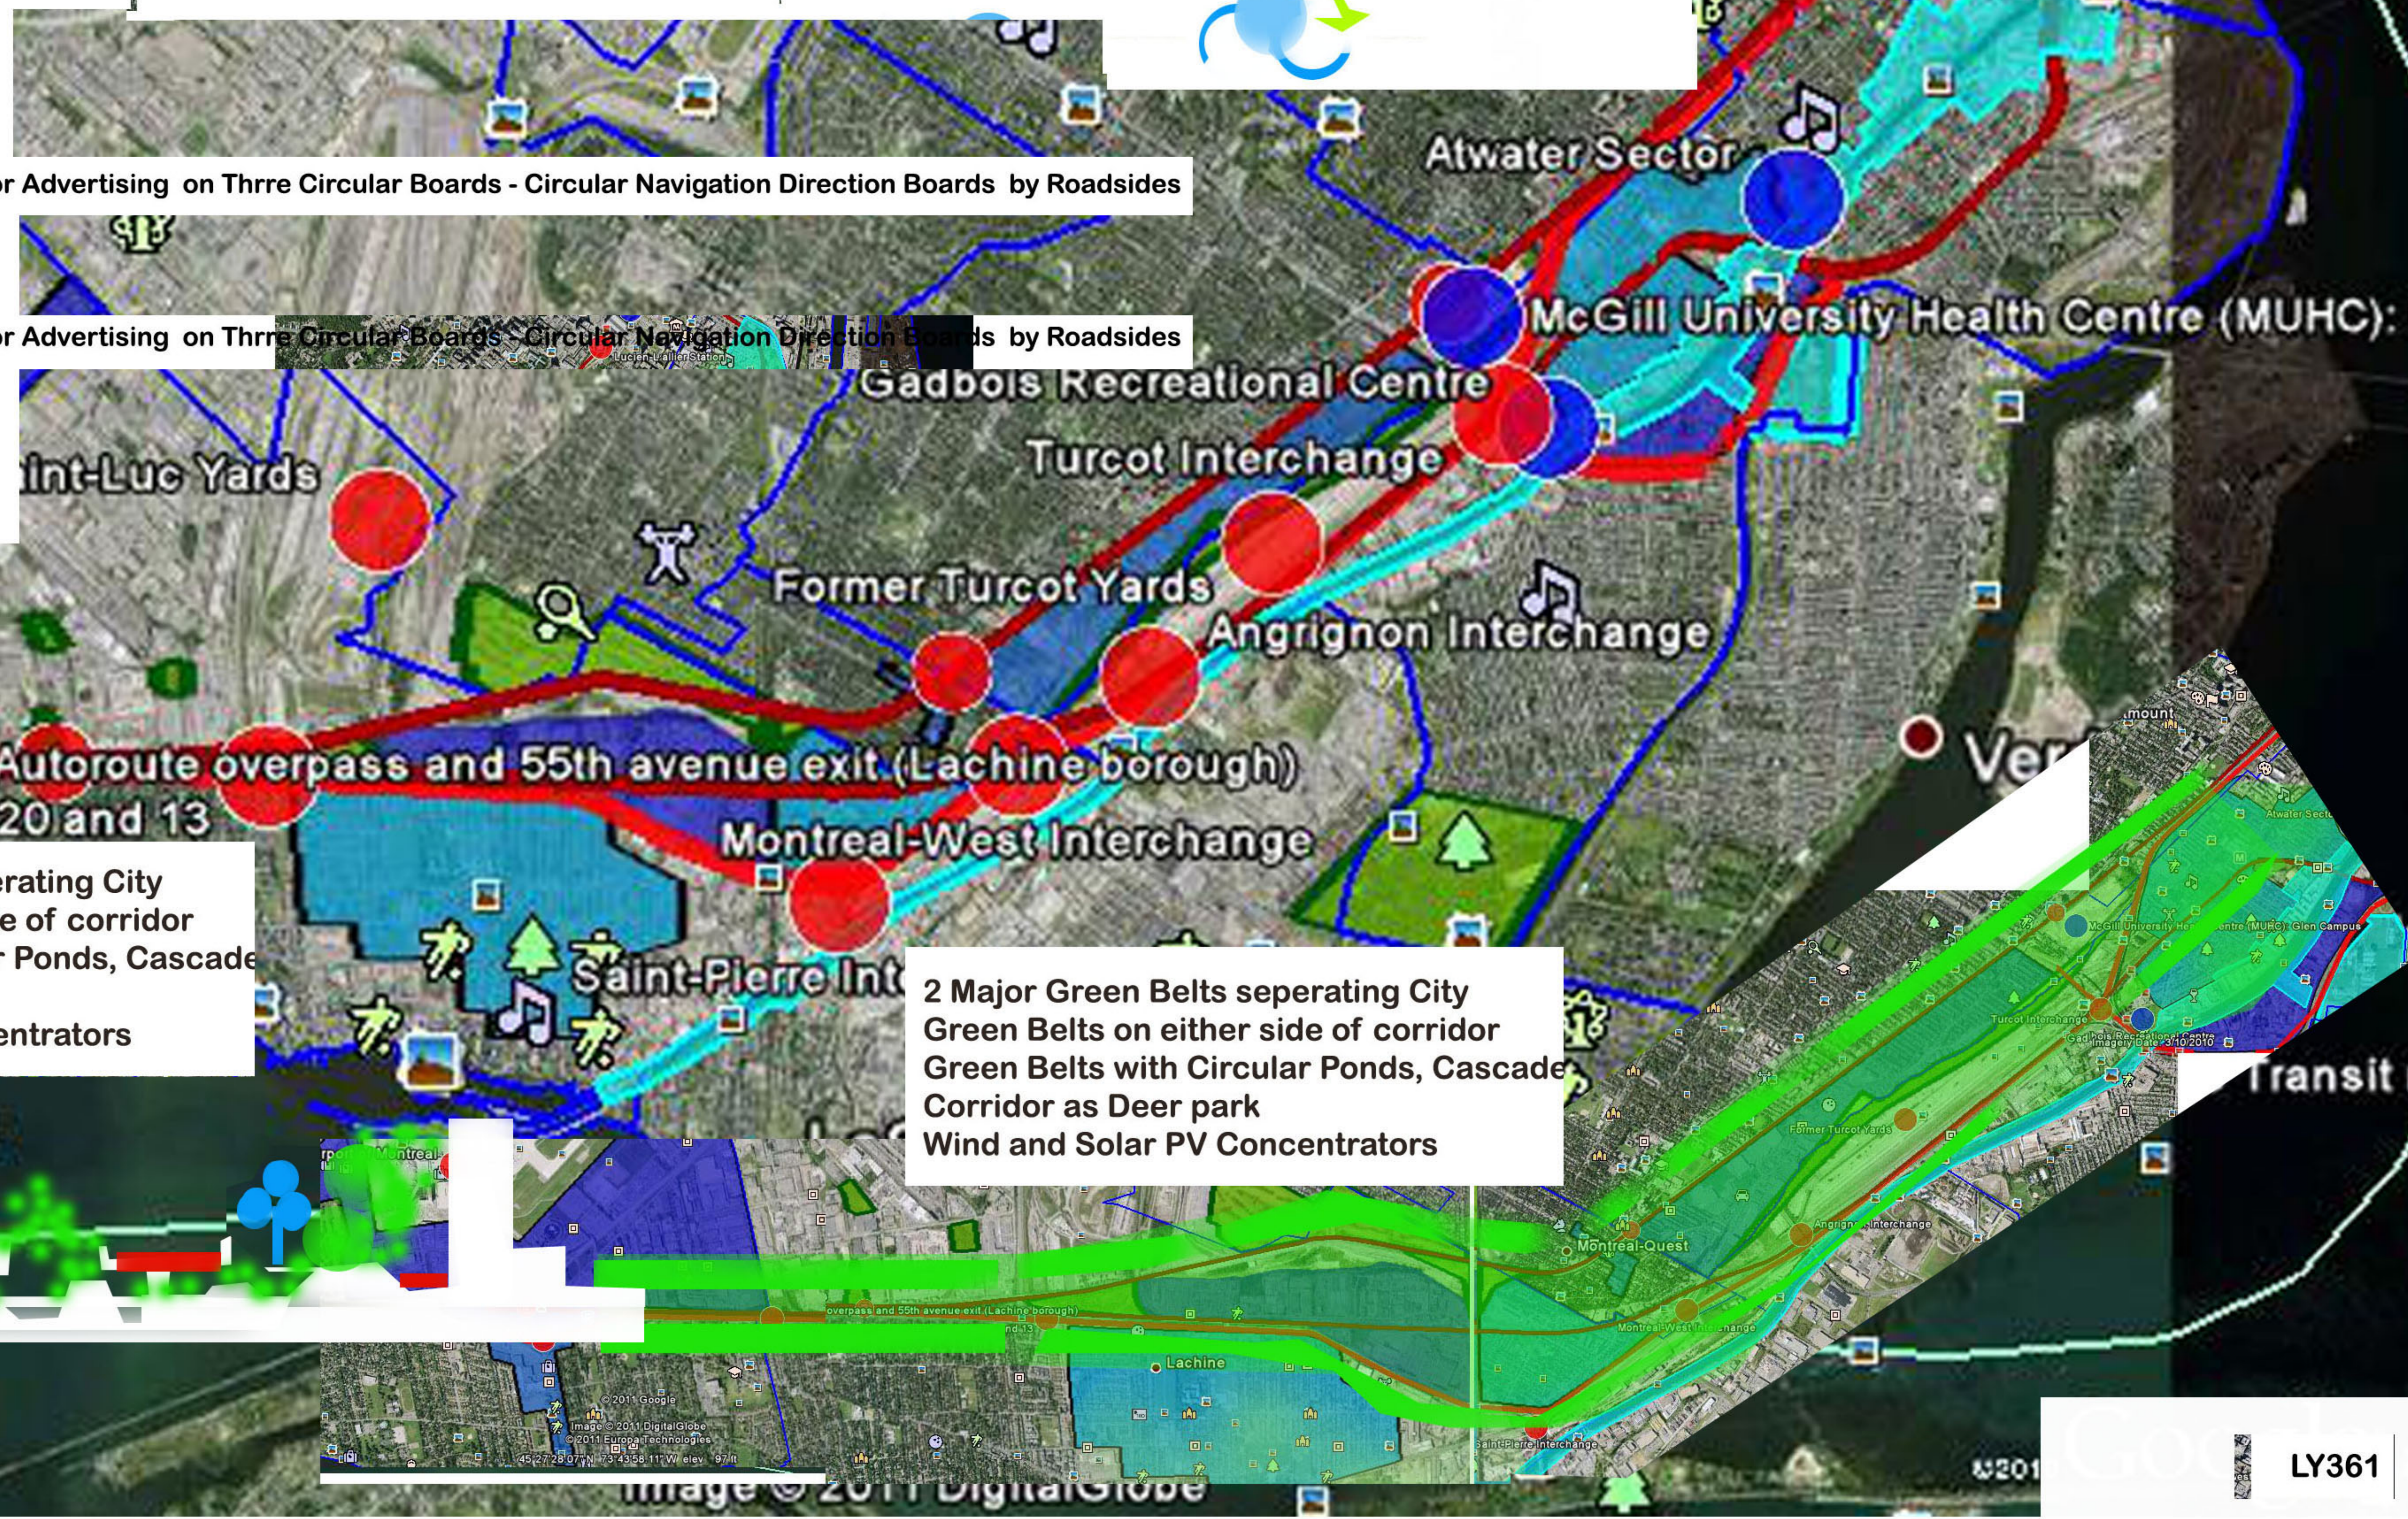

4 Spheres - 1 Up & 3 Down

Landscaped Corridor for Advertising on Thre Circular Boards - Circular Navigation Direction Boards by Roadsides

Landscaped Corridor for Advertising on Thre Circular Boards - Circular Navigation Direction Boards by Roadsides

2 Major Green Belts seperating City
 Green Belts on either side of corridor
 Green Belts with Circular Ponds, Cascade
 Corridor as Deer park
 Wind and Solar PV Concentrators

2 Major Green Belts seperating City
 Green Belts on either side of corridor
 Green Belts with Circular Ponds, Cascade
 Corridor as Deer park
 Wind and Solar PV Concentrators