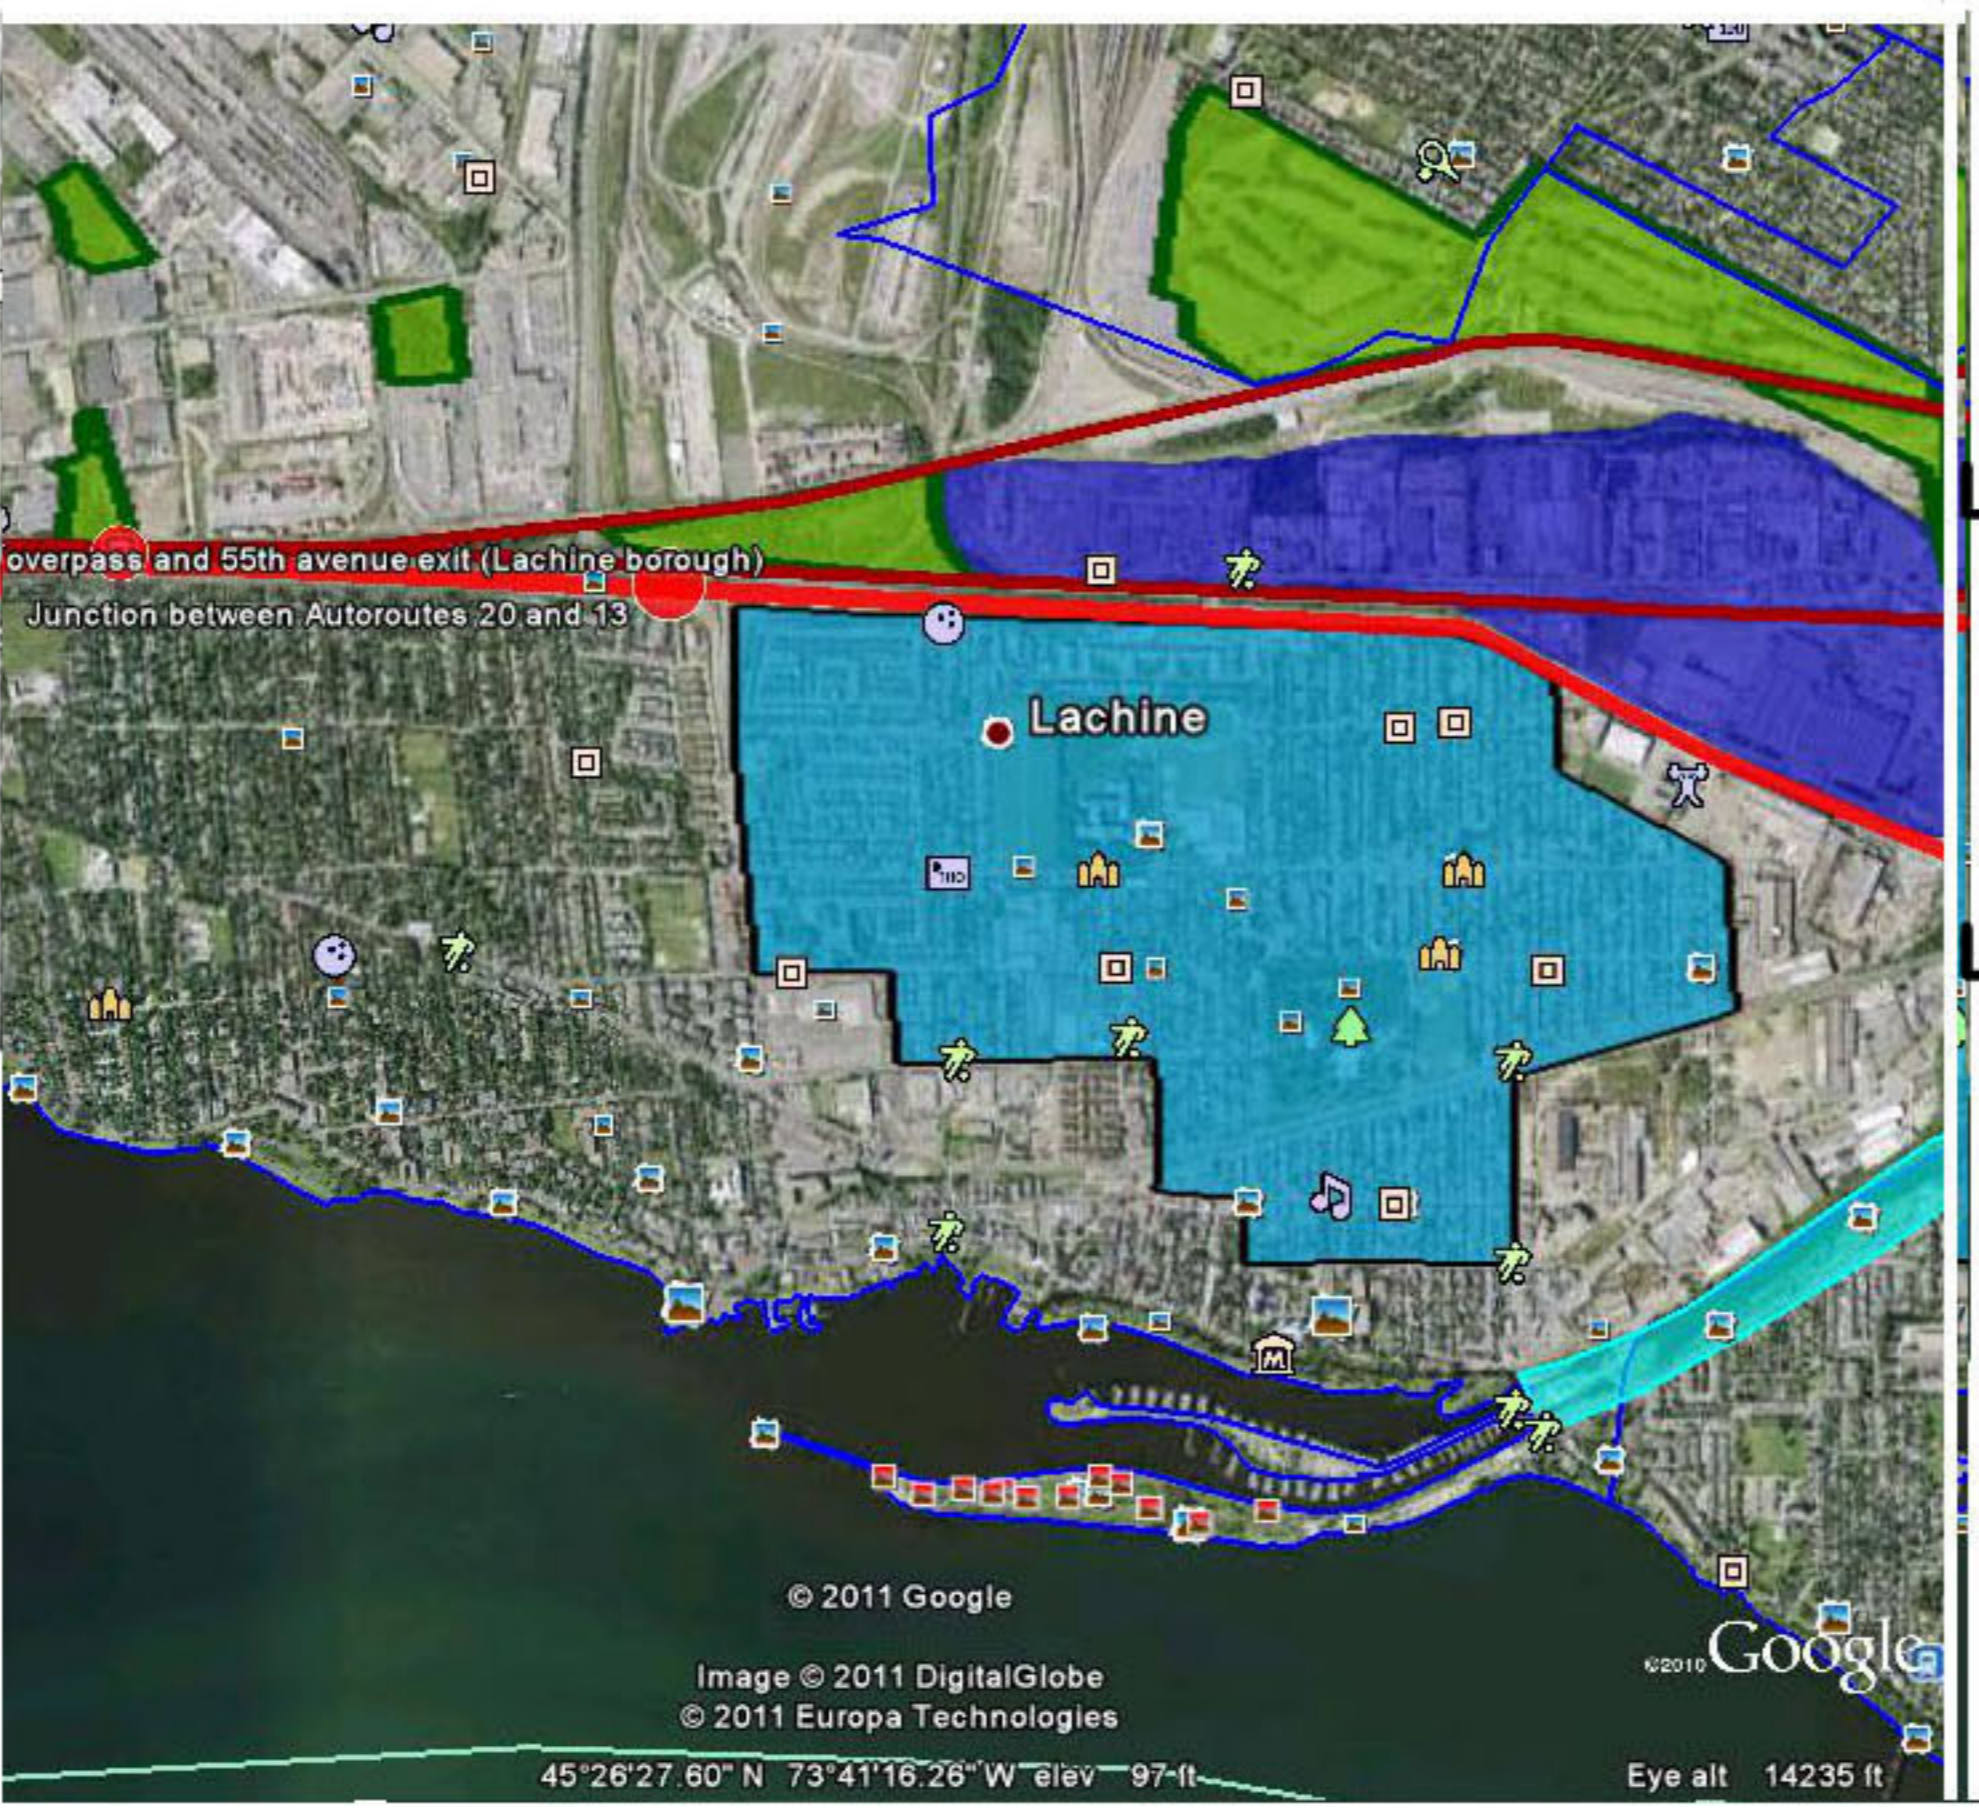

YUL -MTL - General theme - Using Cnadian Flag LEAF as main thematic element - in LANDSCAPED DEAR PARK TRANSPORT CORRIDOR

2 Major Green Belts seperating City Green Belts on either side of corridor Green Belts with Circular Ponds, Cascade Corridor as Deer park Wind and Solar PV Concentrators