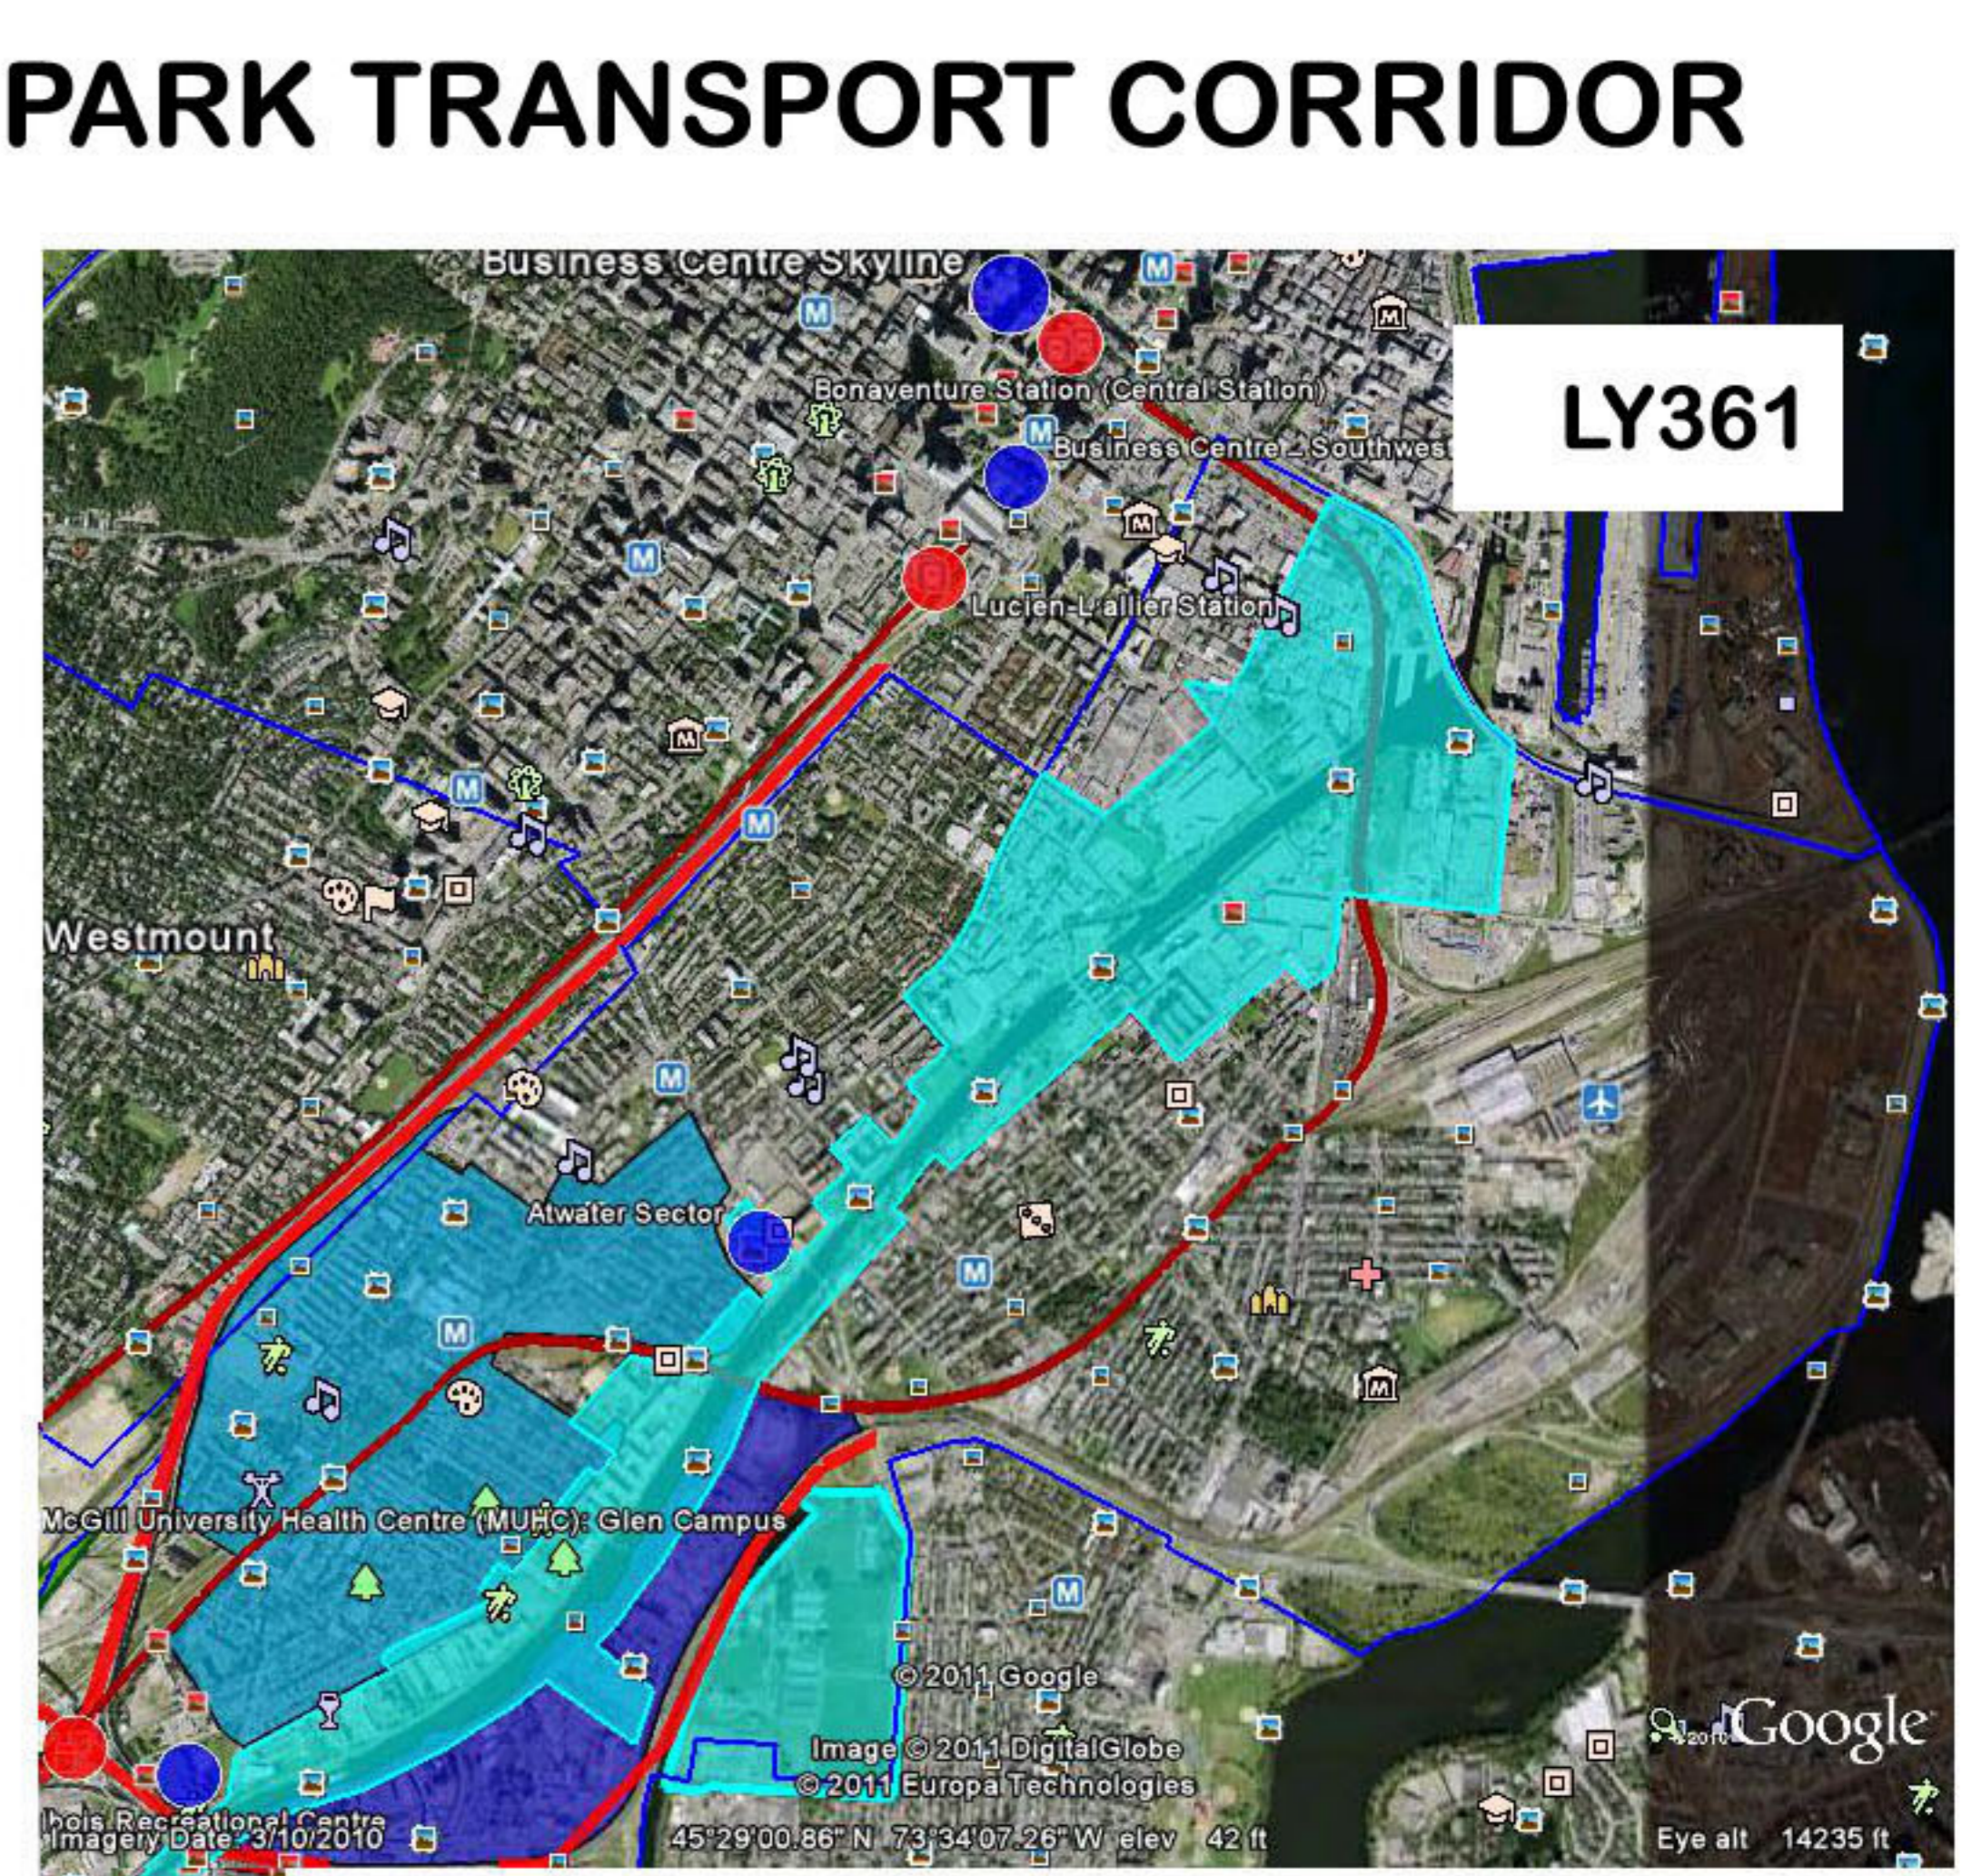

YUL -MTL - General theme - Using Cnadian Flag LEAF as main thematic element - in LANDSCAPED DEAR PARK TRANSPORT CORRIDOR

2 Major Green Belts seperating City Green Belts on either side of corridor Green Belts with Circular Ponds, Cascade Corridor as Deer park Wind and Solar PV Concentrators