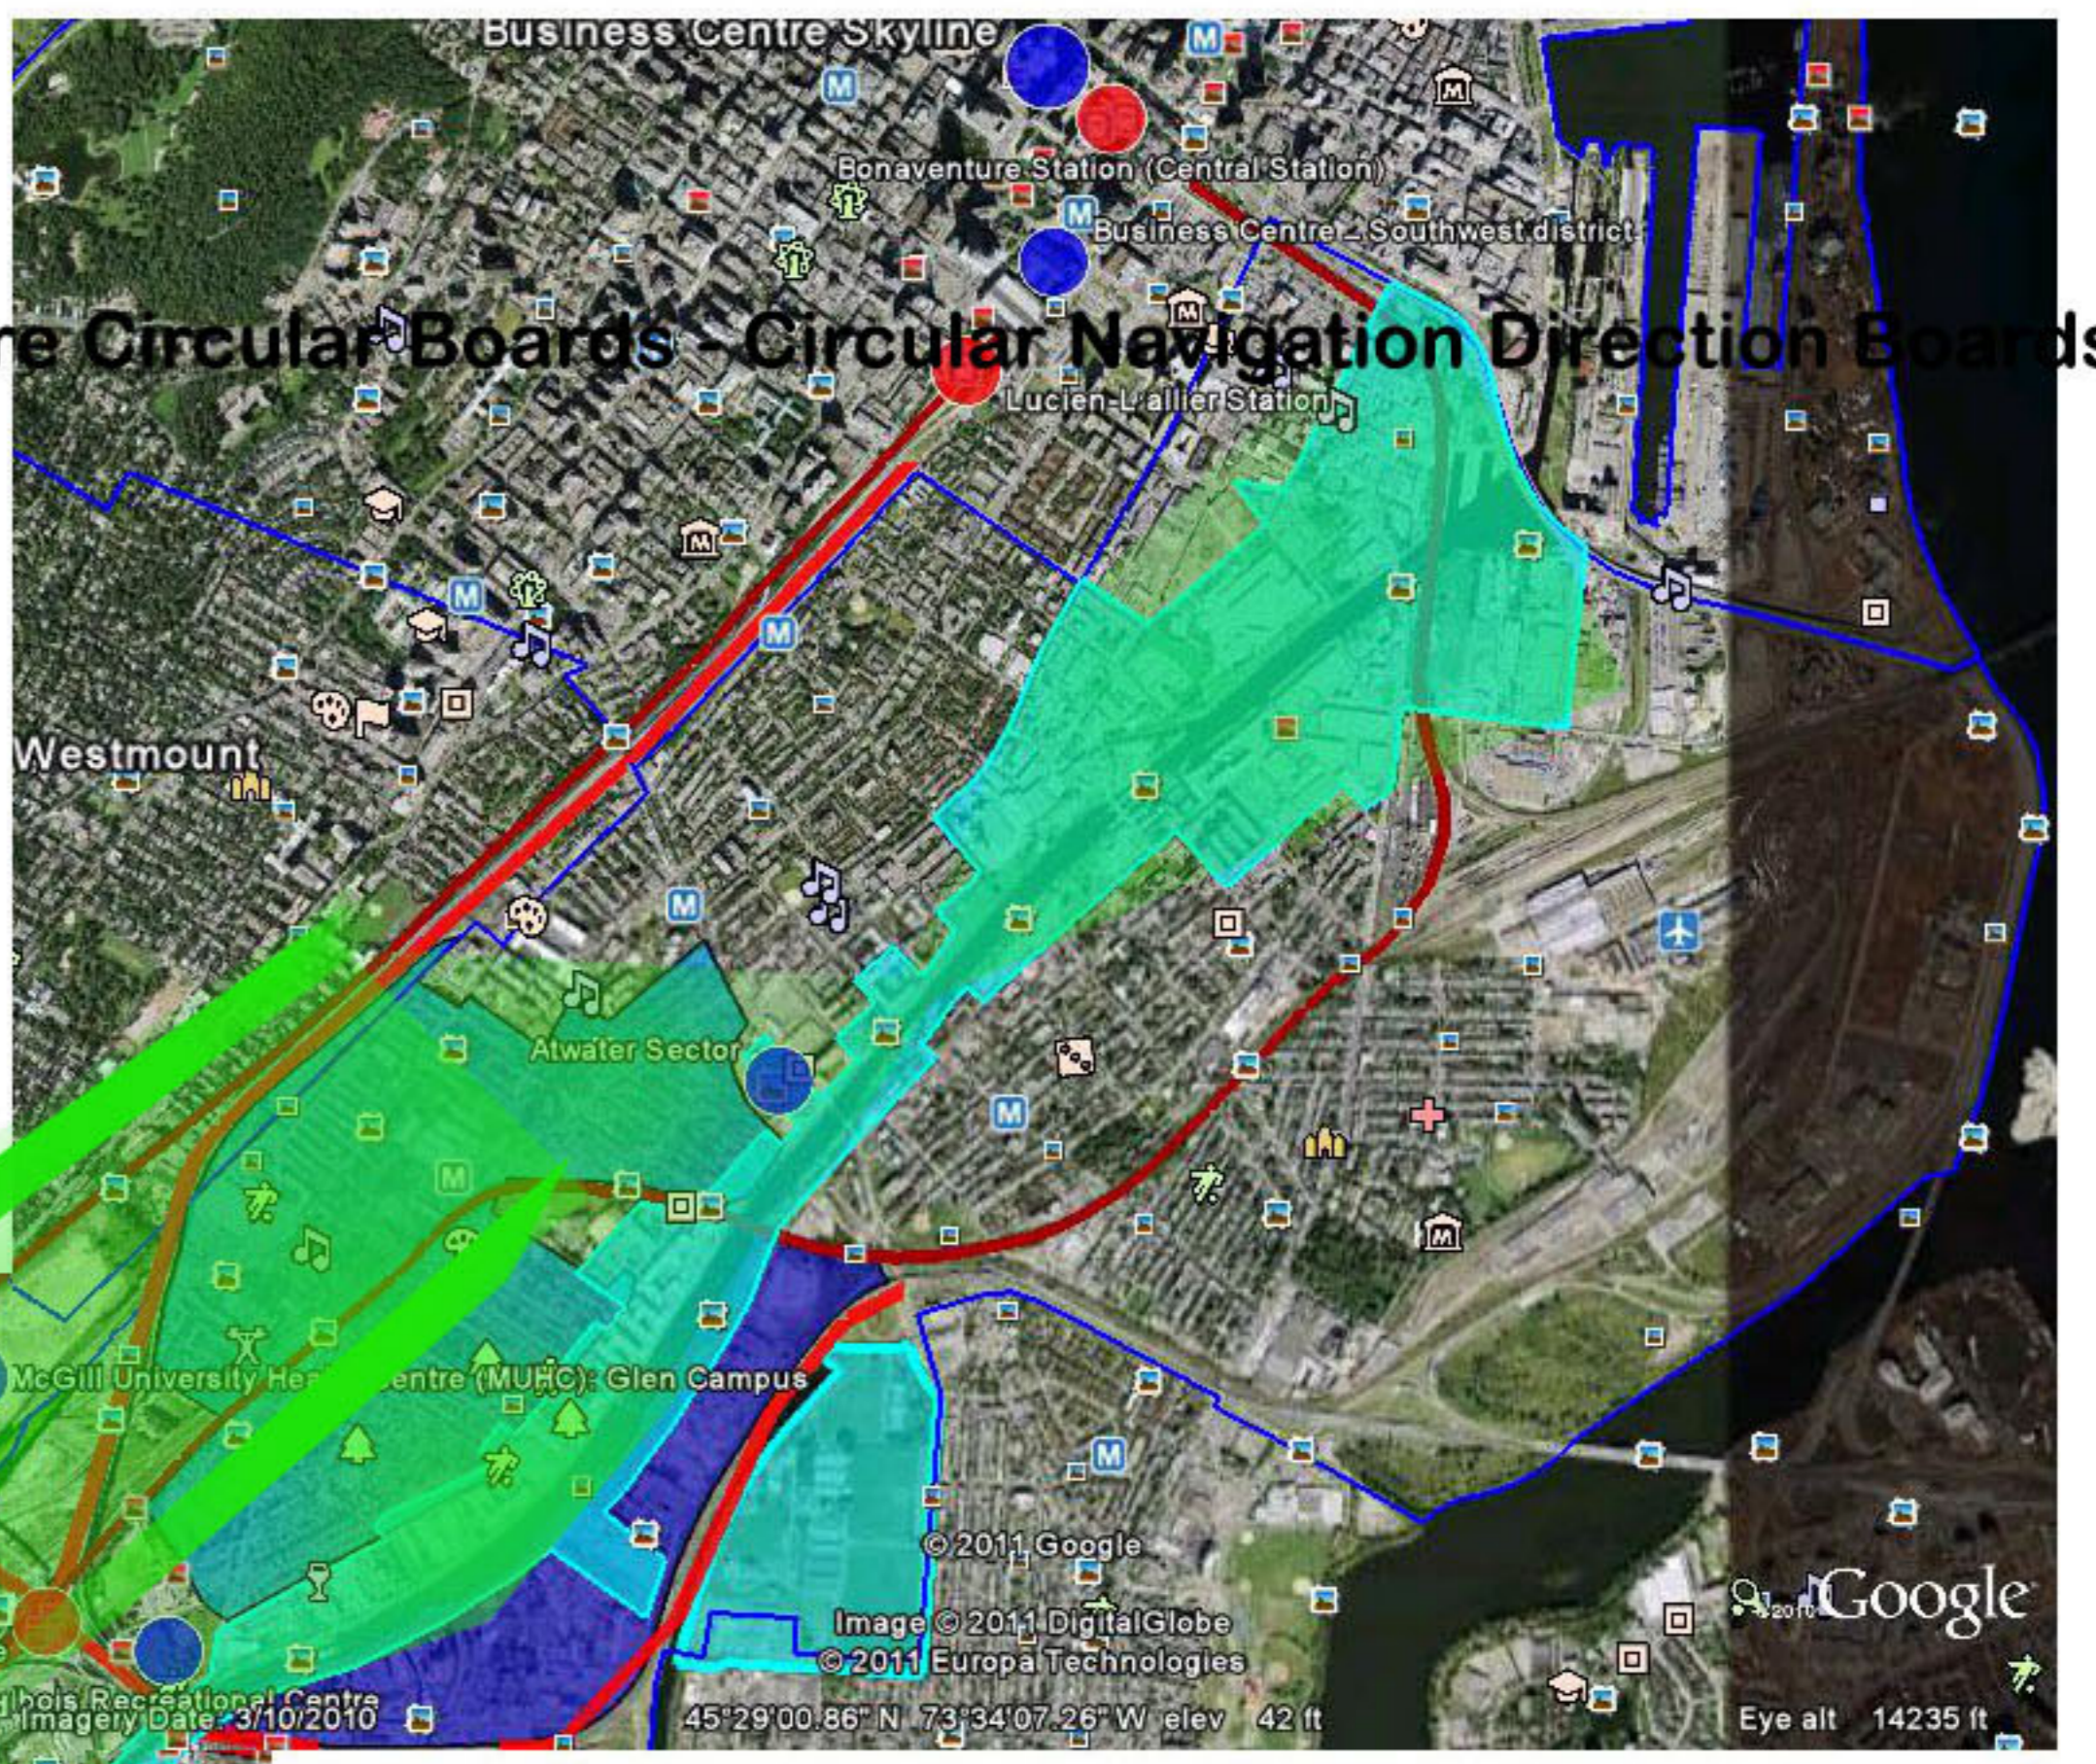

YUL -MTL - General theme - Using Cnadian Flag LEAF as main thematic element - in LANDSCAPED DEAR PARK TRANSPORT CORRIDOR

2 Major Green Belts seperating City Green Belts on either side of corridor Green Belts with Circular Ponds, Cascade Corridor as Deer park Wind and Solar PV Concentrators