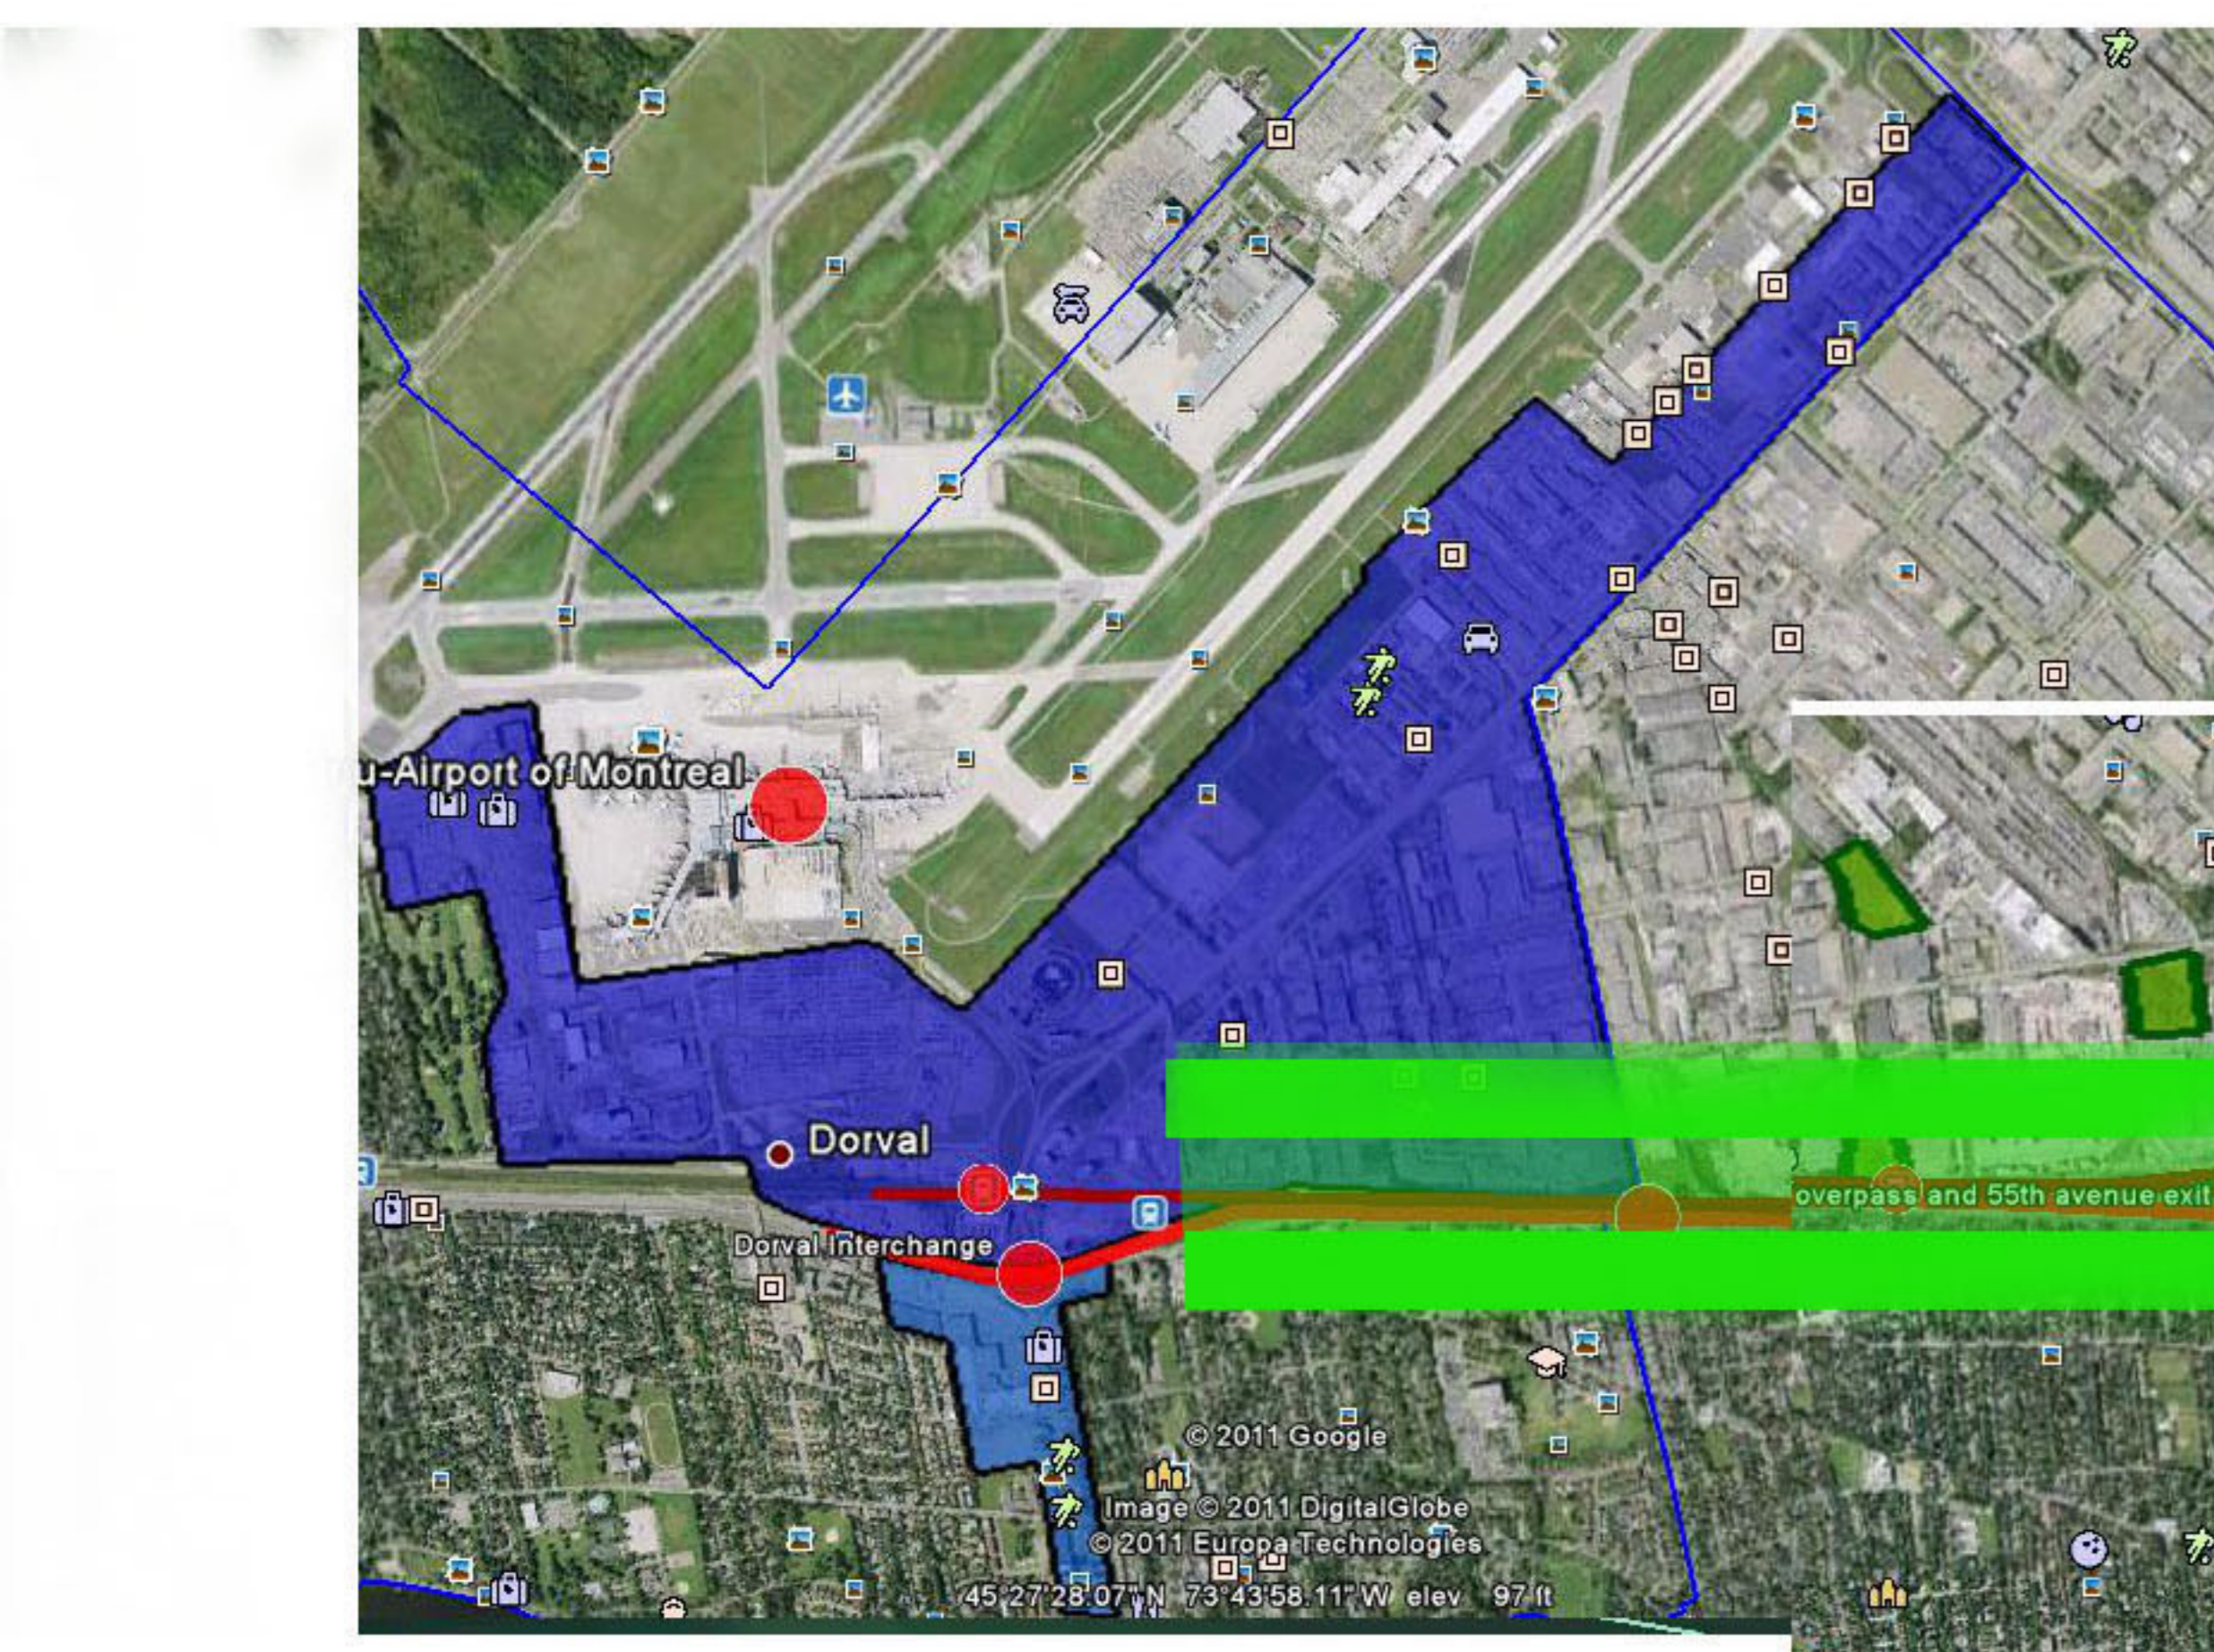

YUL -MTL - General theme - Using Cnadian Flag LEAF as main thematic element - in LANDSCAPED DEAR PARK TRANSPORT CORRIDOR

2 Major Green Belts seperating City Green Belts on either side of corridor Green Belts with Circular Ponds, Cascade Corridor as Deer park Wind and Solar PV Concentrators