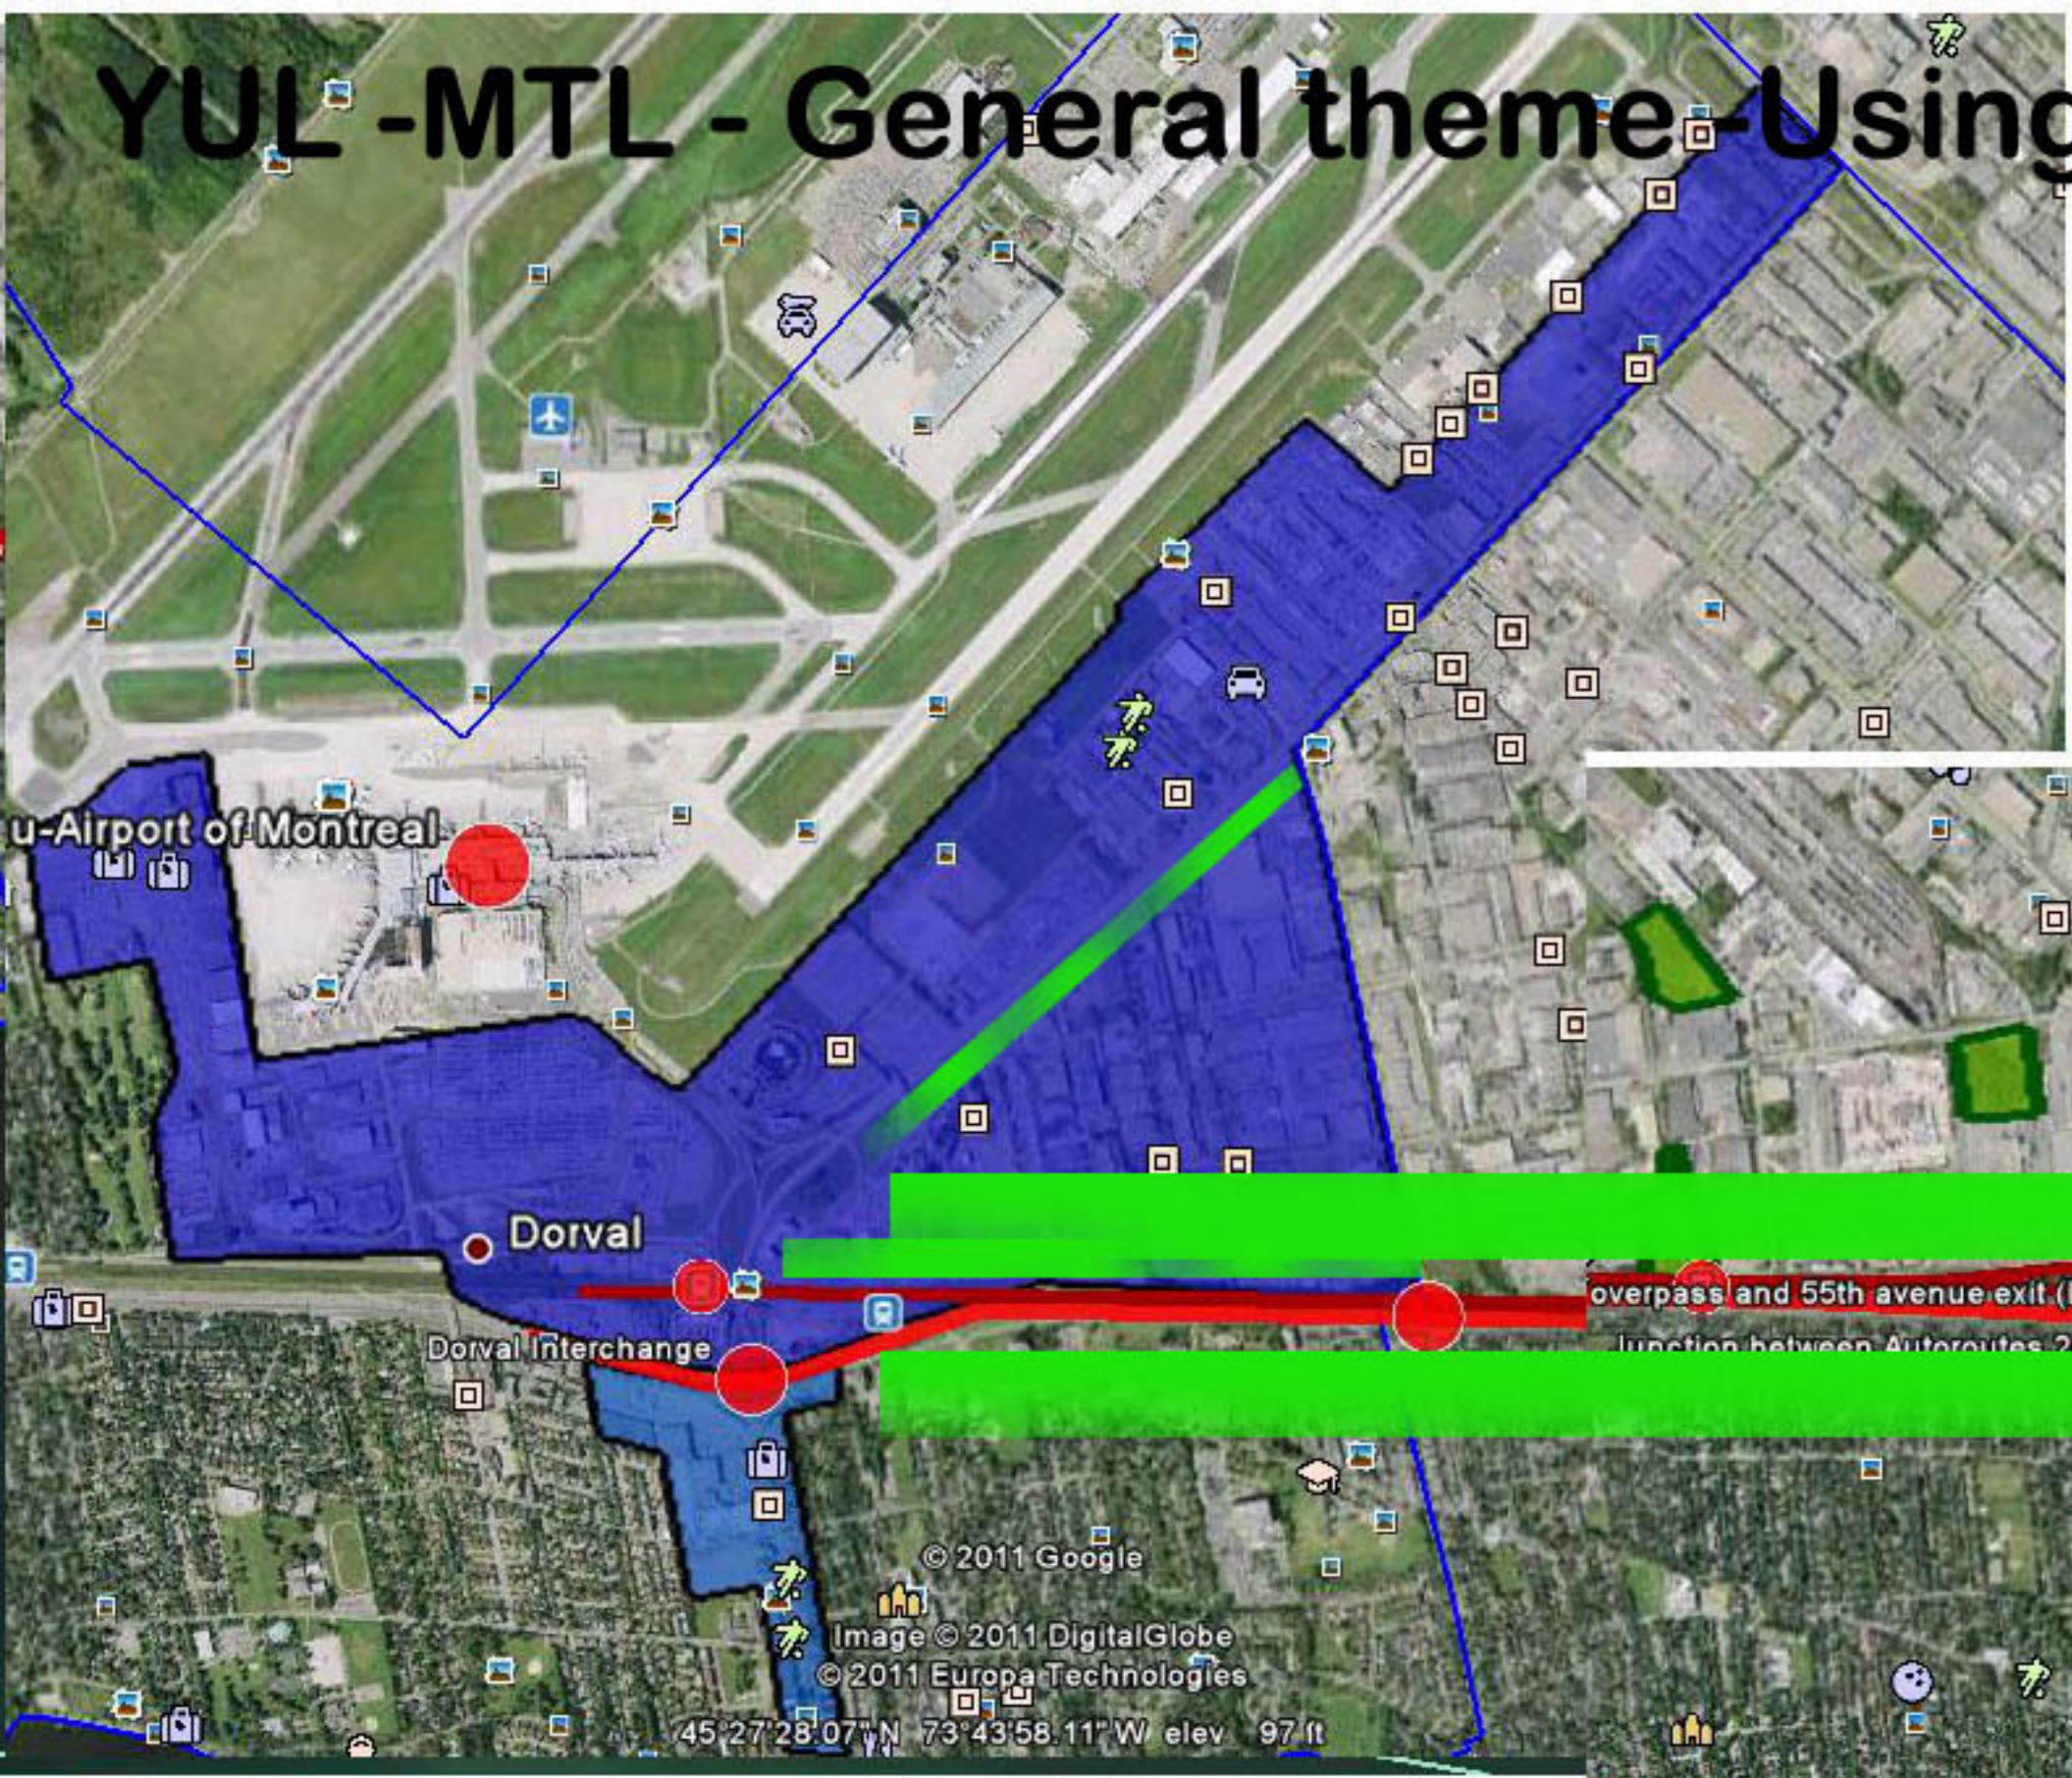

YUL -MTL - General theme - Using Cnadian Flag LEAF as main thematic element - in LANDSCAPED DEAR PARK TRANSPORT CORRIDOR

2 Major Green Belts seperating City Green Belts on either side of corridor Green Belts with Circular Ponds, Cascade Corridor as Deer park Wind and Solar PV Concentrators