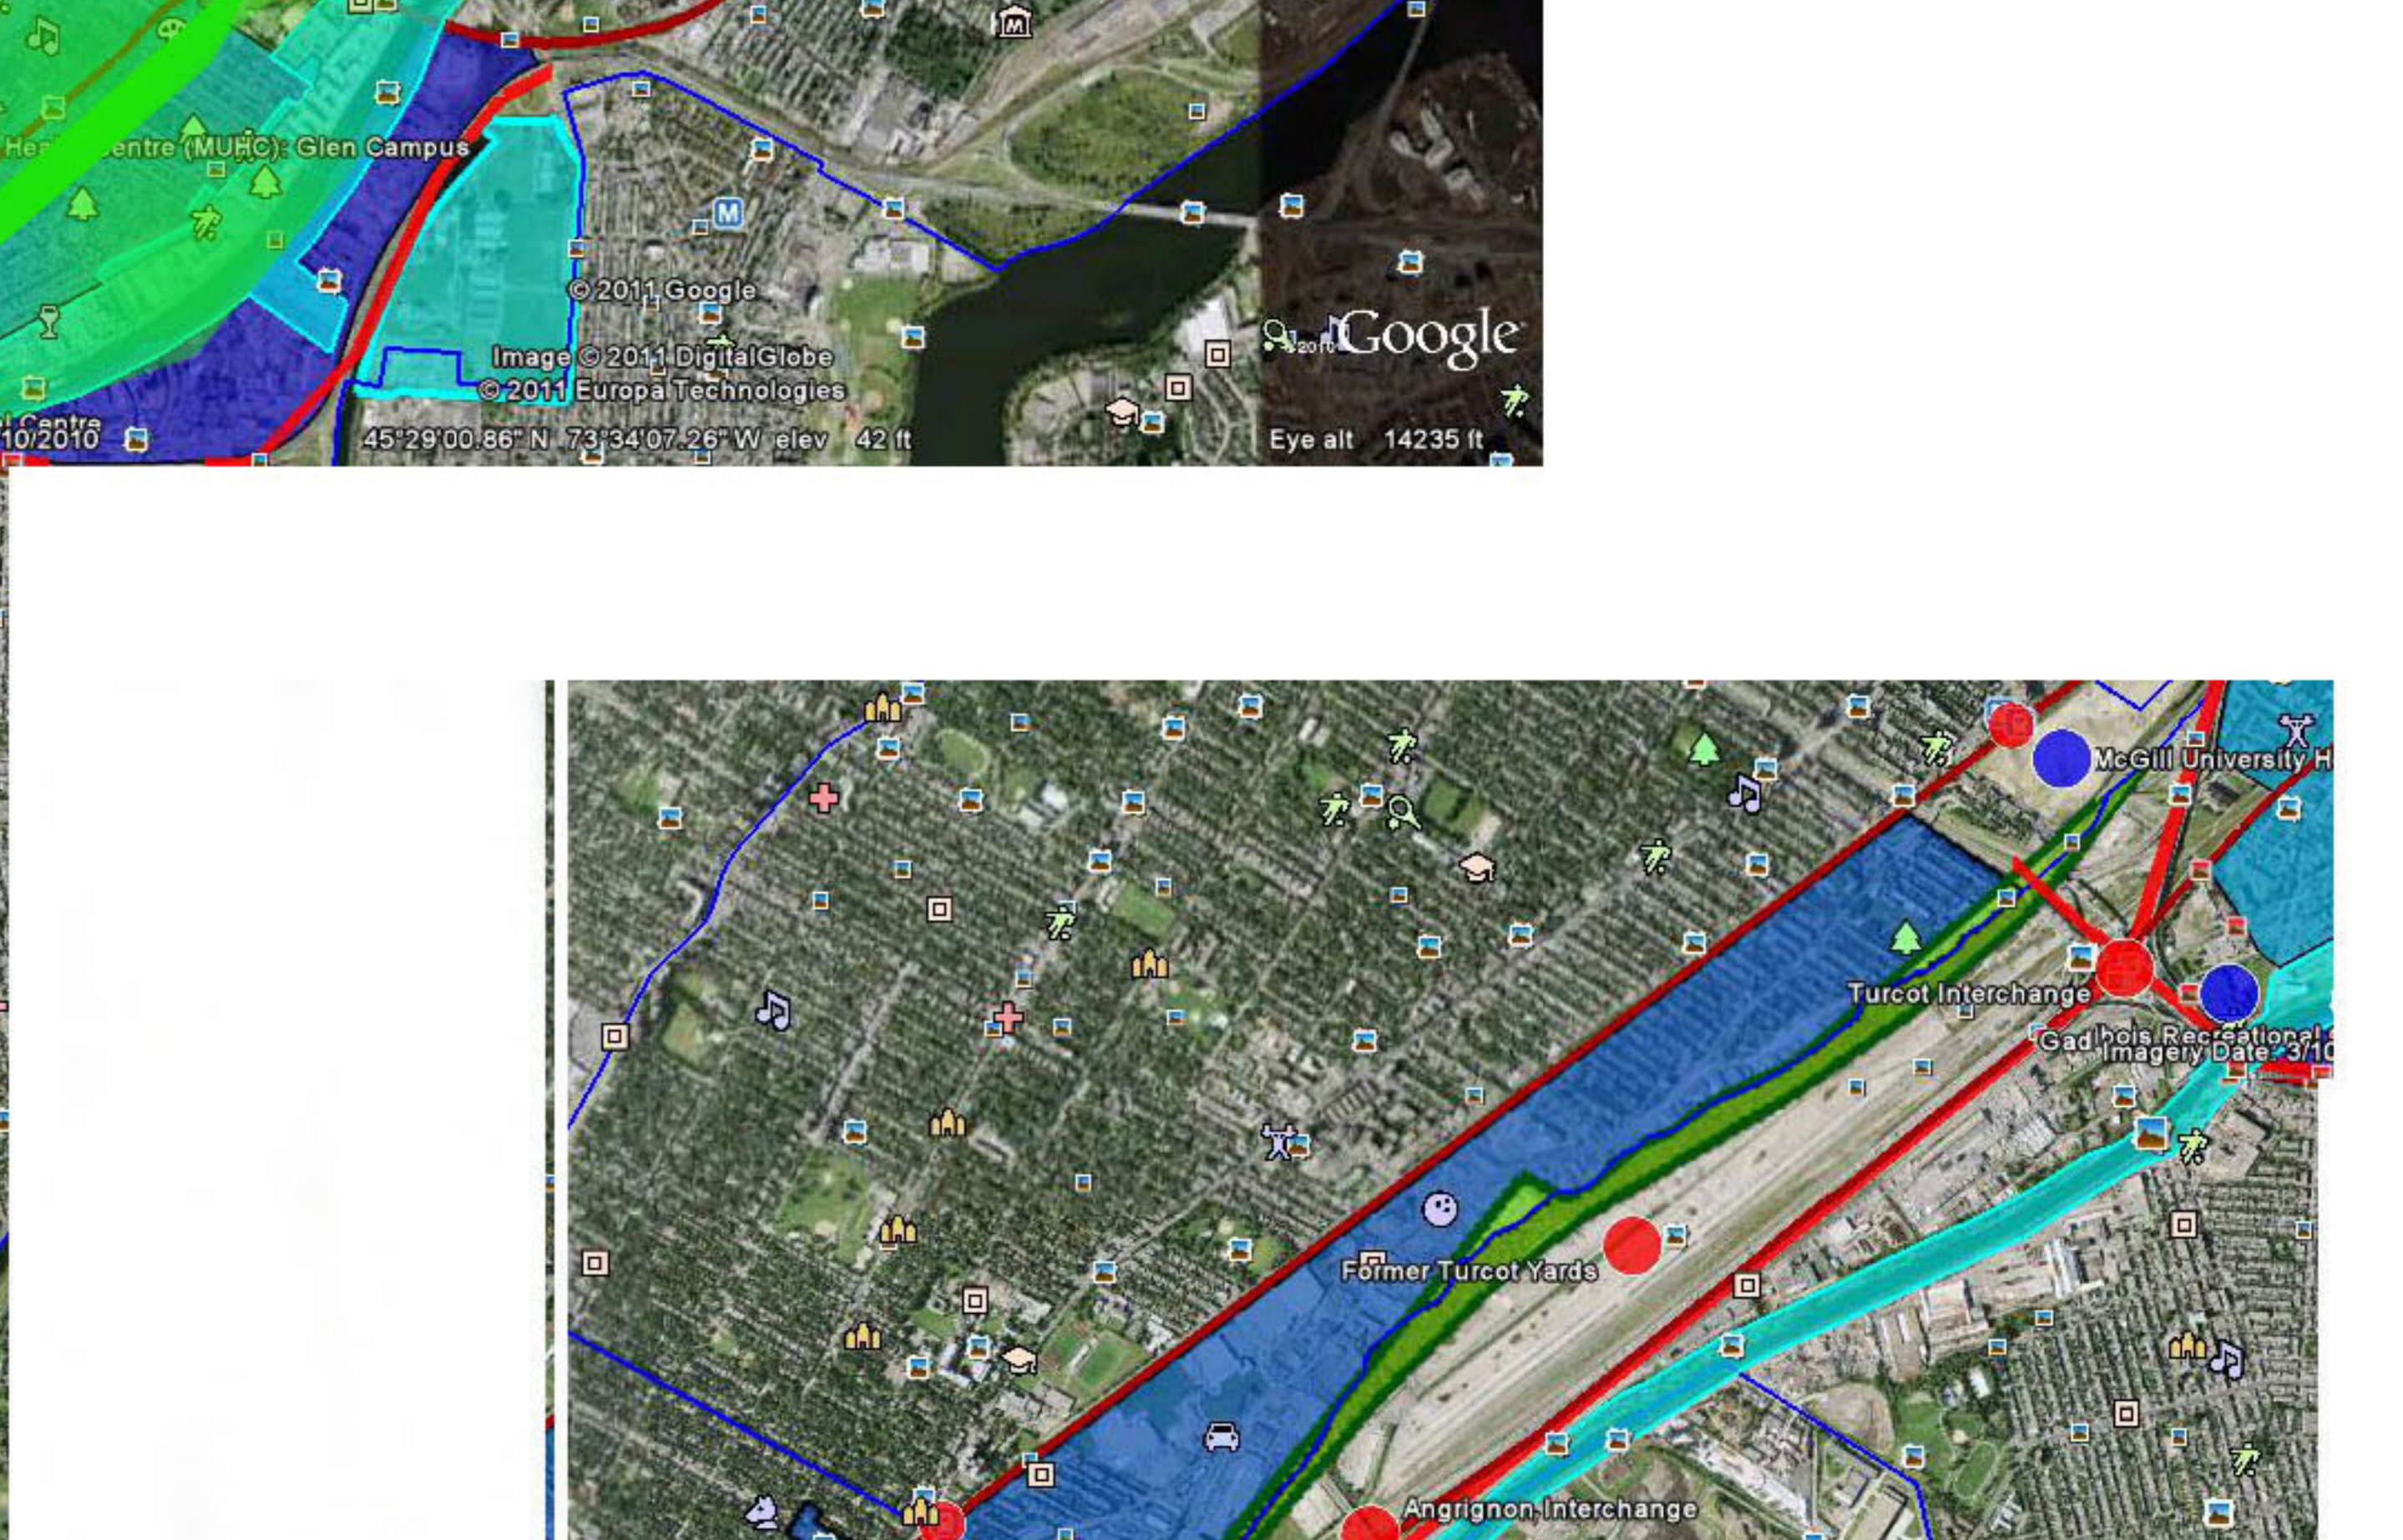

YUL -MTL - General theme - Using Cnadian Flag LEAF as main thematic element - in LANDSCAPED DEAR PARK TRANSPORT CORRIDOR

2 Major Green Belts seperating City Green Belts on either side of corridor Green Belts with Circular Ponds, Cascade Corridor as Deer park Wind and Solar PV Concentrators