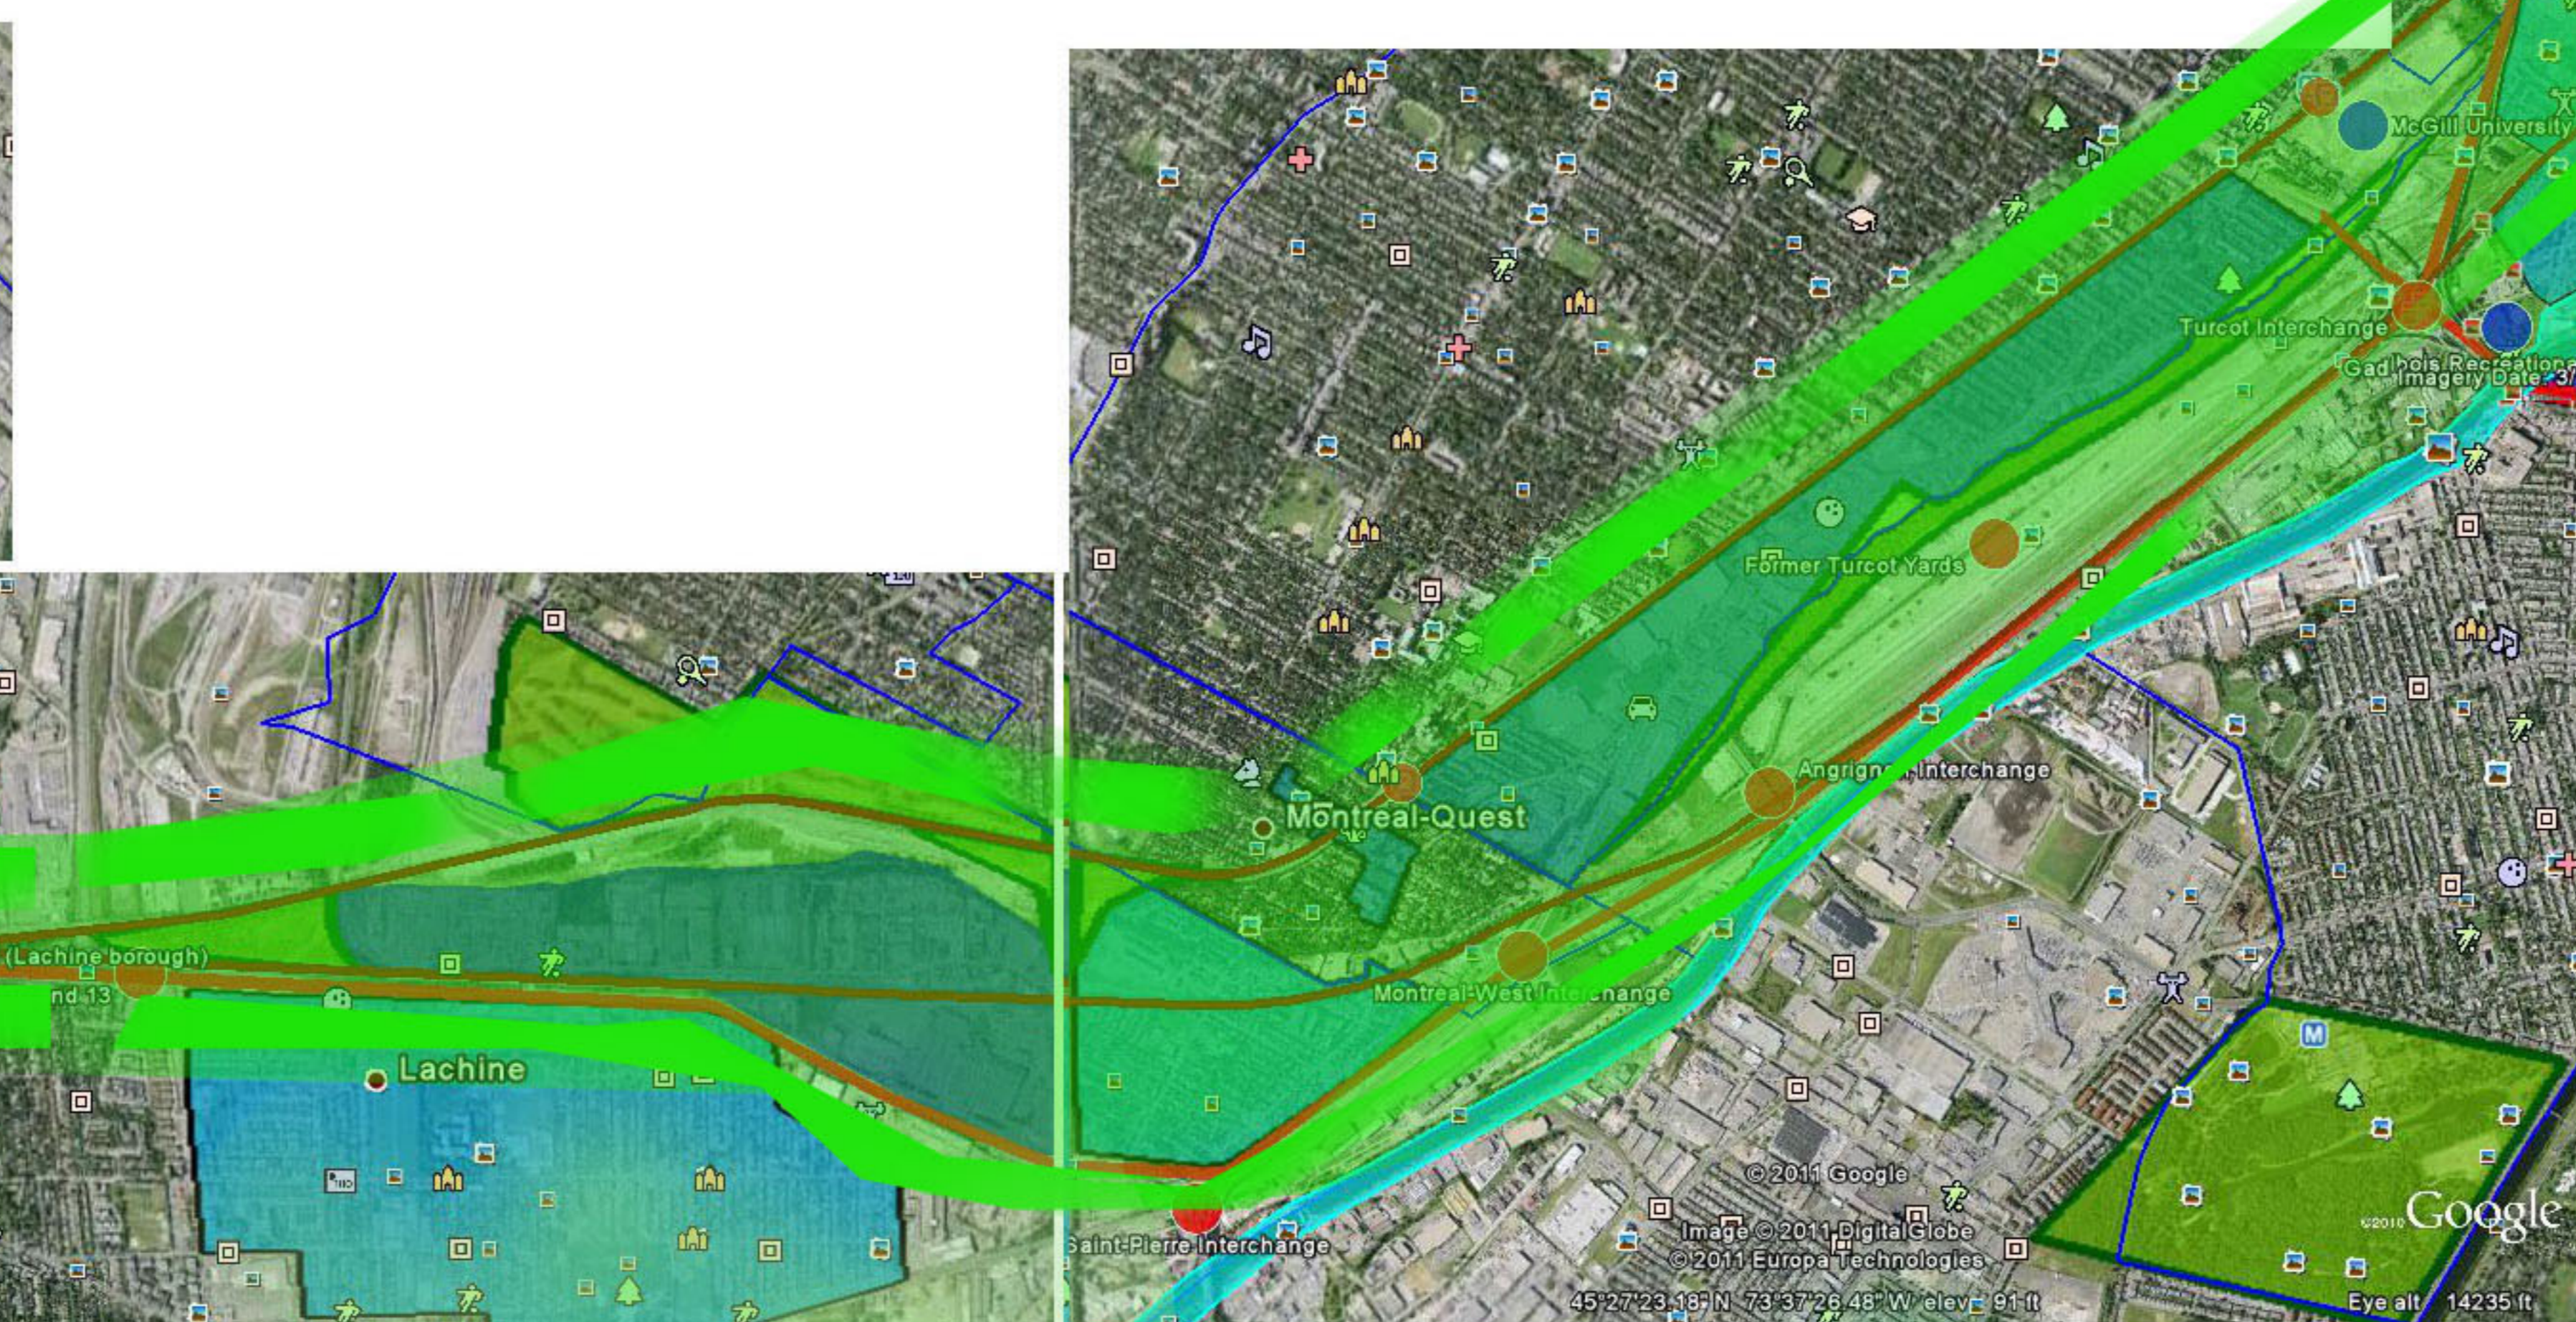

YUL -MTL - General theme - Using Cnadian Flag LEAF as main thematic element - in LANDSCAPED DEAR PARK TRANSPORT CORRIDOR

2 Major Green Belts seperating City Green Belts on either side of corridor Green Belts with Circular Ponds, Cascade Corridor as Deer park Wind and Solar PV Concentrators