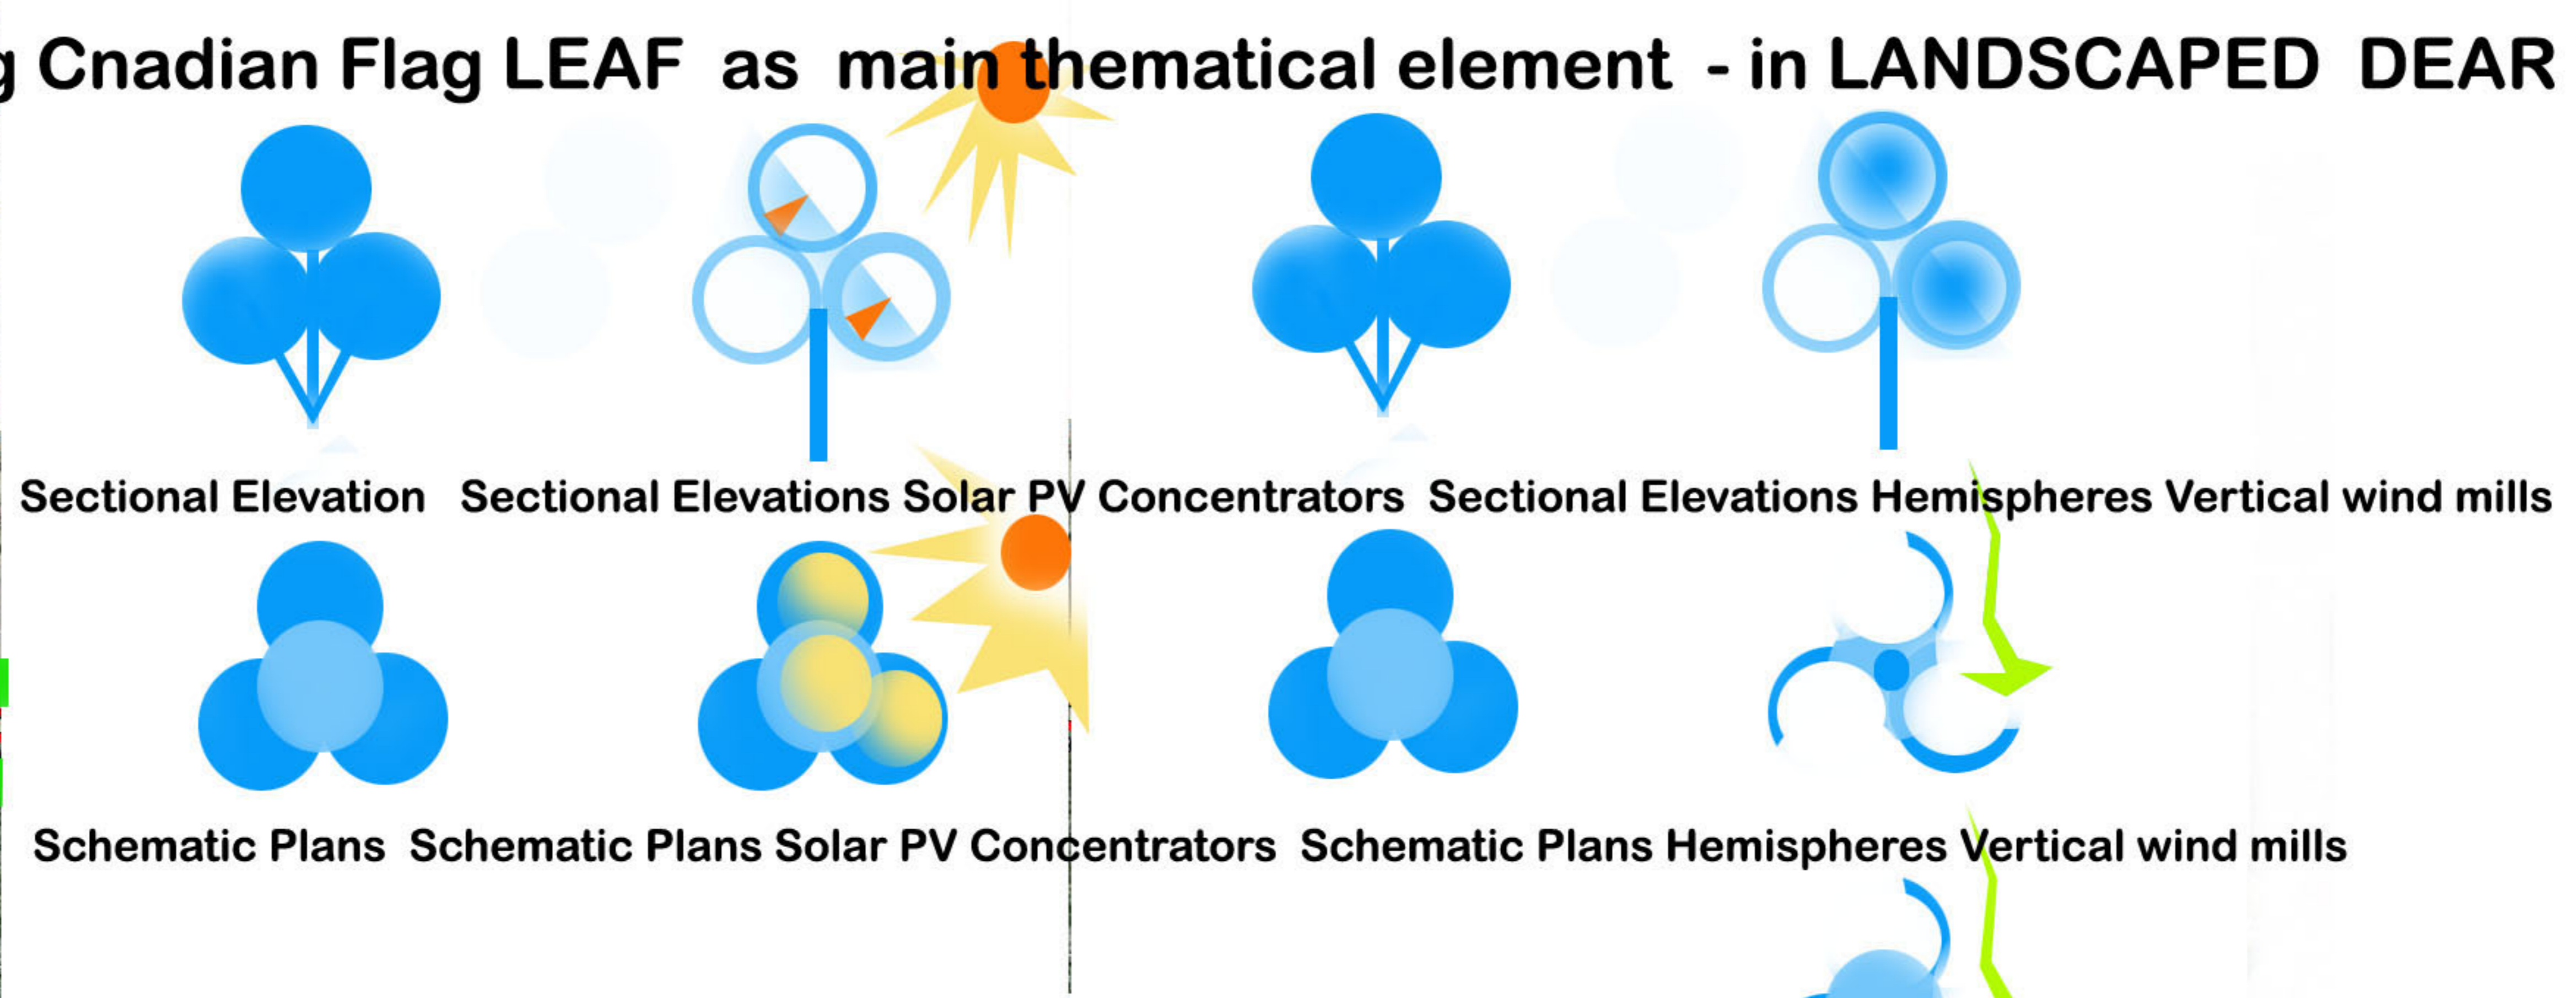

YUL -MTL - General theme - Using Cnadian Flag LEAF as main thematic element - in LANDSCAPED DEAR PARK TRANSPORT CORRIDOR

2 Major Green Belts seperating City Green Belts on either side of corridor Green Belts with Circular Ponds, Cascade Corridor as Deer park Wind and Solar PV Concentrators