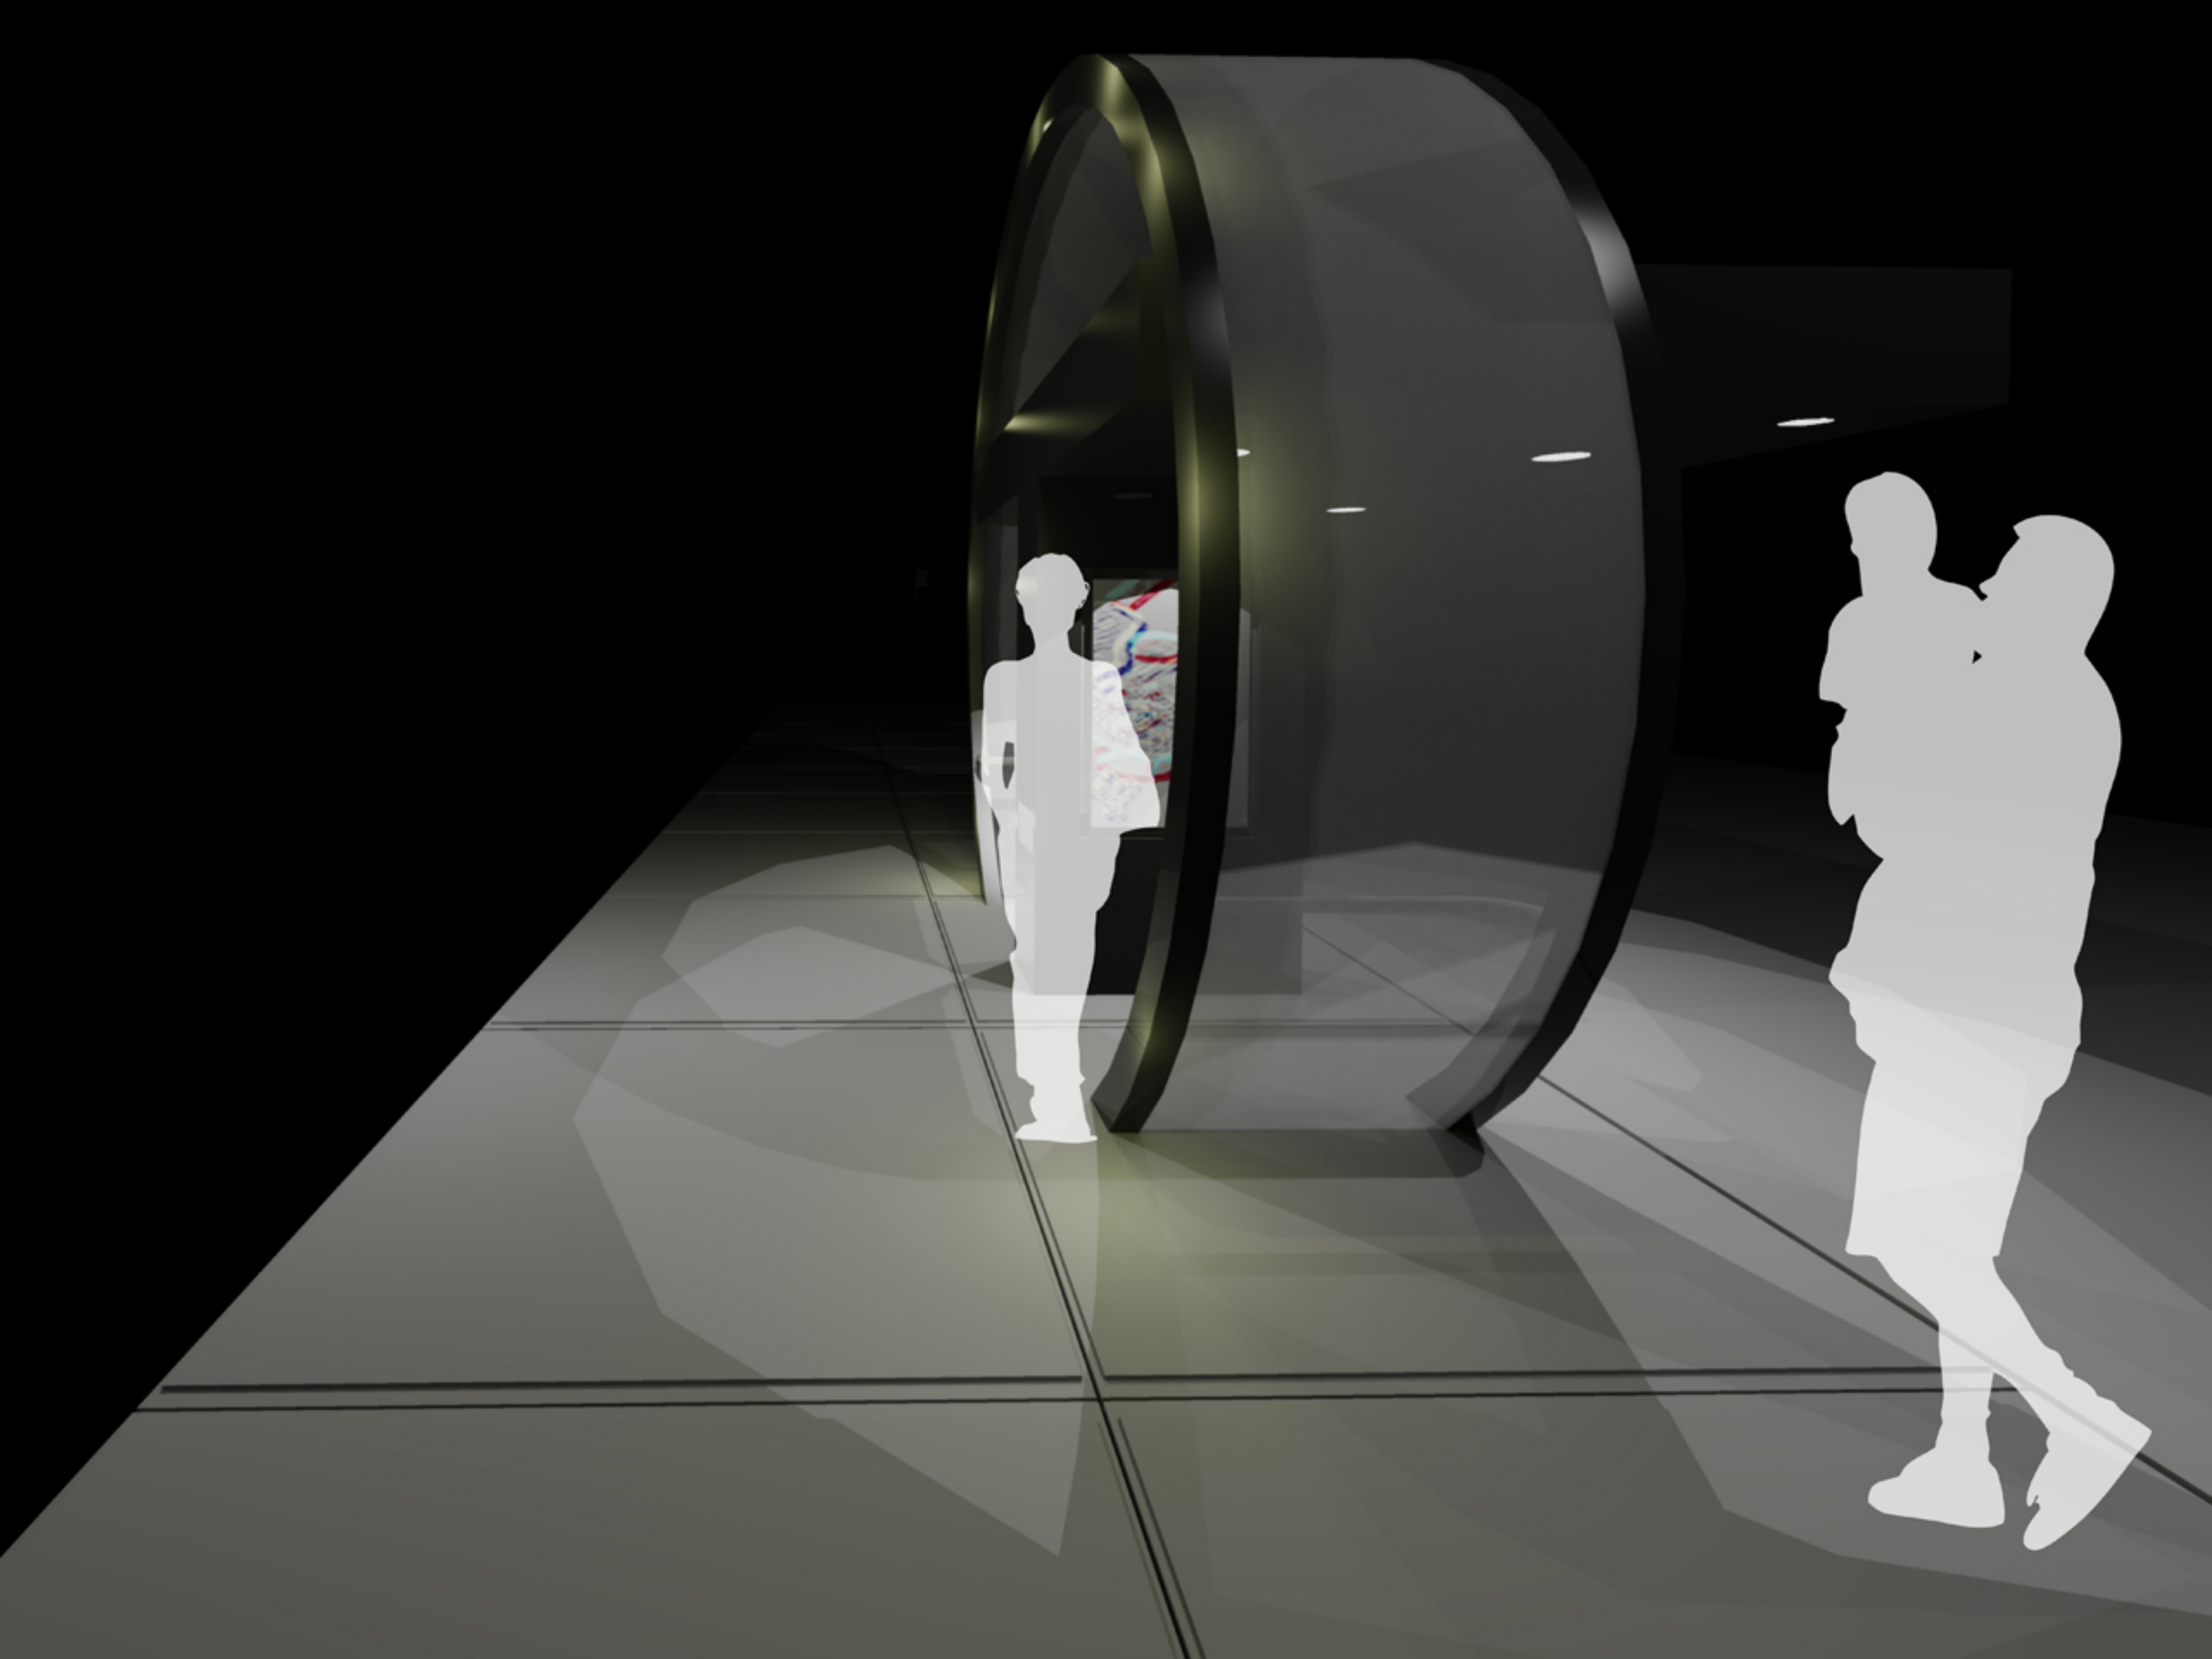

MTL

toit vert

structure
végétalisée

toilettes

expression
artistique

RUE UNIVERSITY

The structure is a black, curved, modern design with a perforated facade. It features a large, curved opening that serves as an entrance or display area. The structure is integrated with greenery, including climbing vines and a planter box with a bush. Silhouettes of people are shown interacting with the structure. The structure is set on a grey platform with a grid pattern.