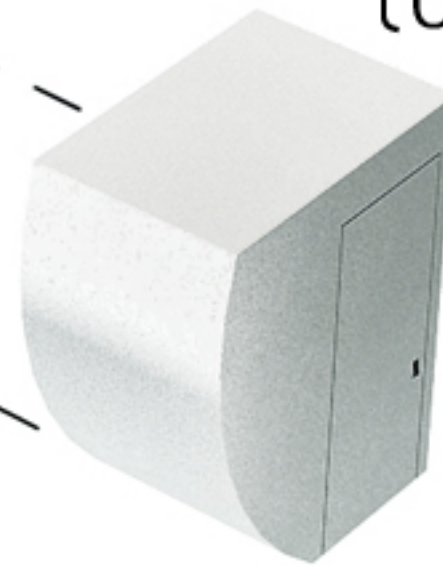

MTL

toit vert

structure
végétalisée

toilettes

expression
artistique

RUE UNIVERSITY

The structure is a black, curved, modern design with a perforated facade. It features a large, curved opening that serves as an entrance or display area. The structure is integrated with greenery, including climbing vines and a planter box with a bush. Silhouettes of people are shown interacting with the structure. The structure is set on a grey platform with a grid pattern.