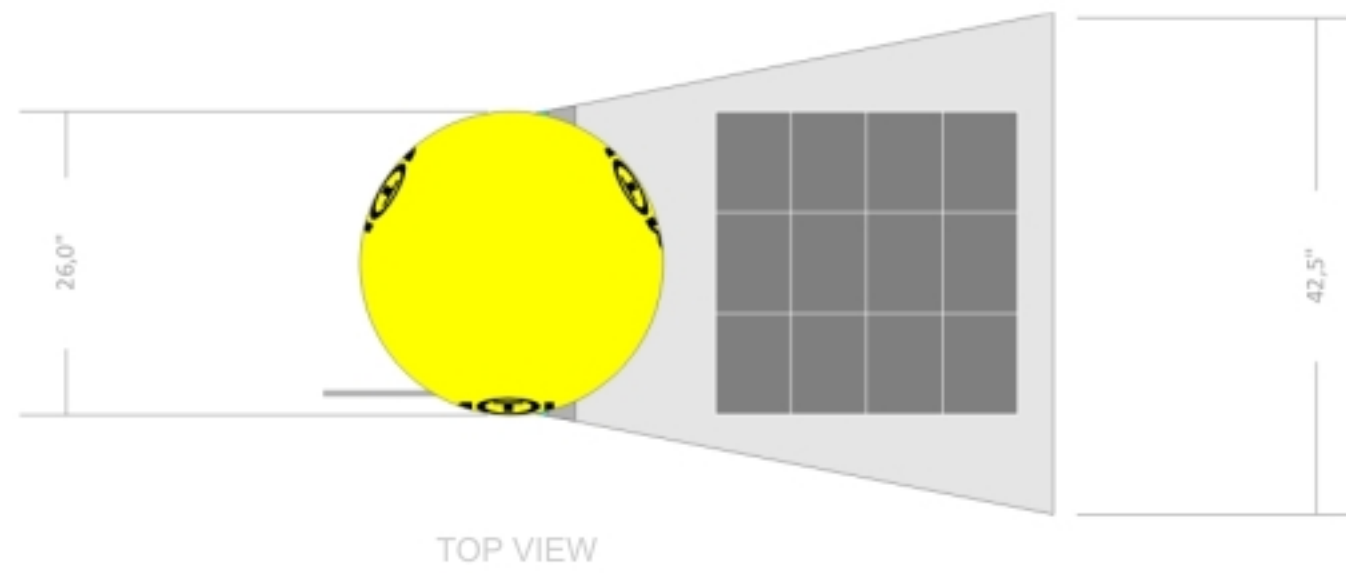

Right turn arrow sign

P

WESTMOUNT SQUARE
BOUTIQUES ET SERVICES
BELLINZANI

Public charging station

TOTEM
134SV

TOTEM
134SV