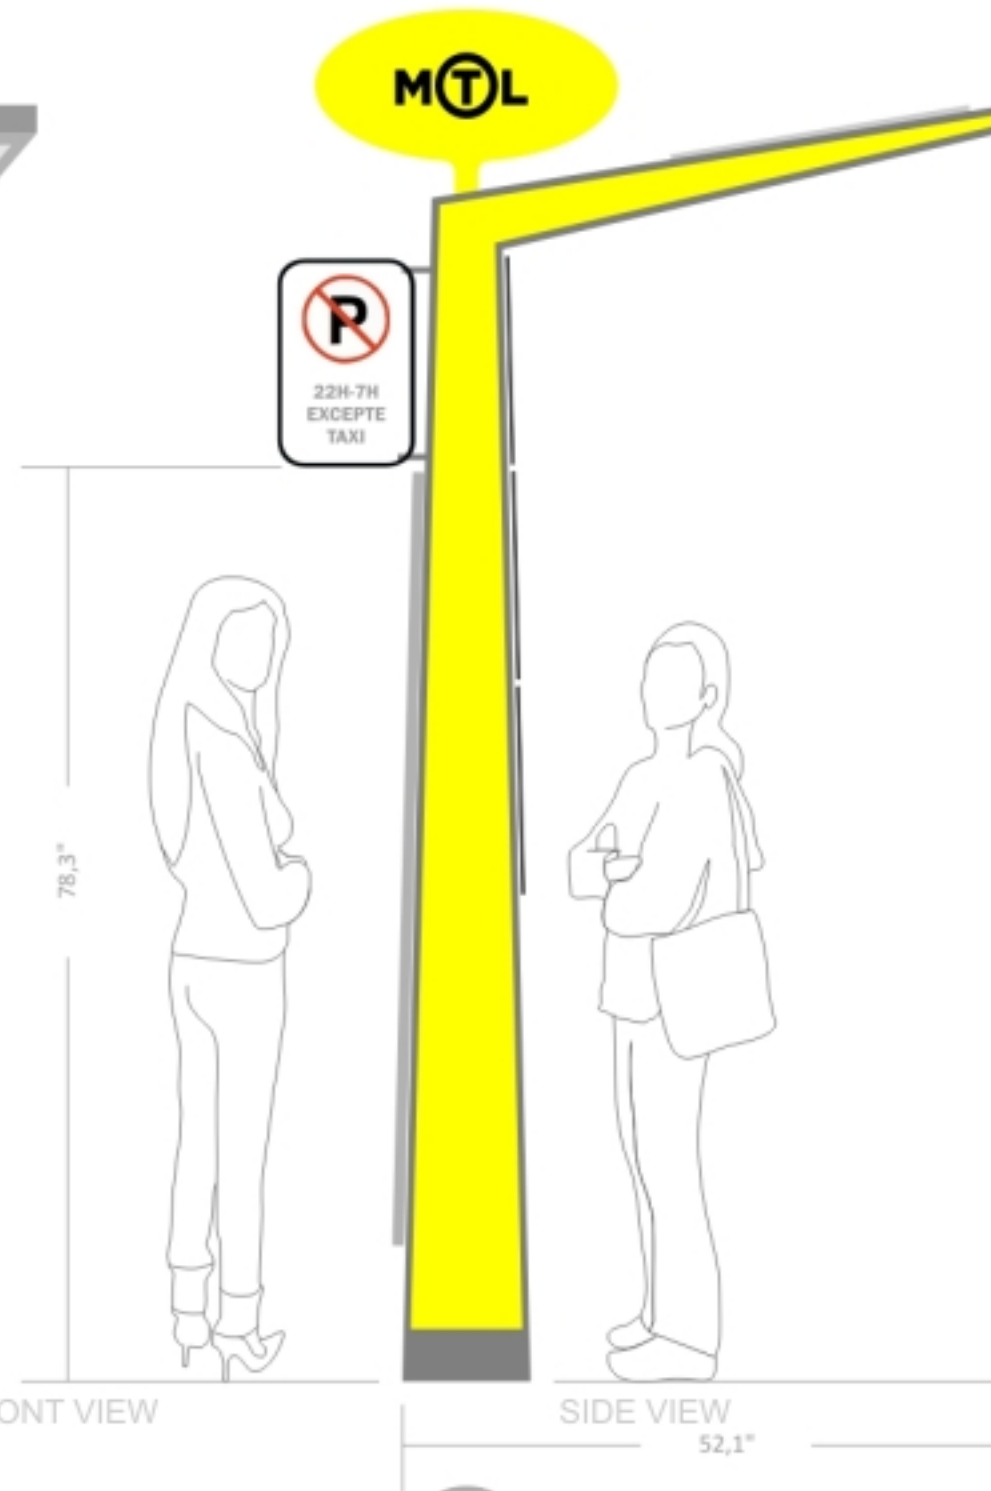

Right turn arrow sign

P

WESTMOUNT SQUARE
BOUTIQUES ET SERVICES
BELLINZANI

Public charging station

TOTEM
134SV

TOTEM
134SV