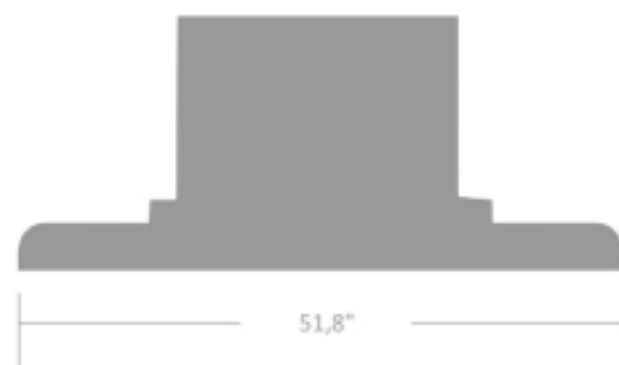

Right turn arrow sign

P

WESTMOUNT SQUARE
BOUTIQUES ET SERVICES
BELLINZANI

Public charging station

TOTEM
134SV

TOTEM
134SV