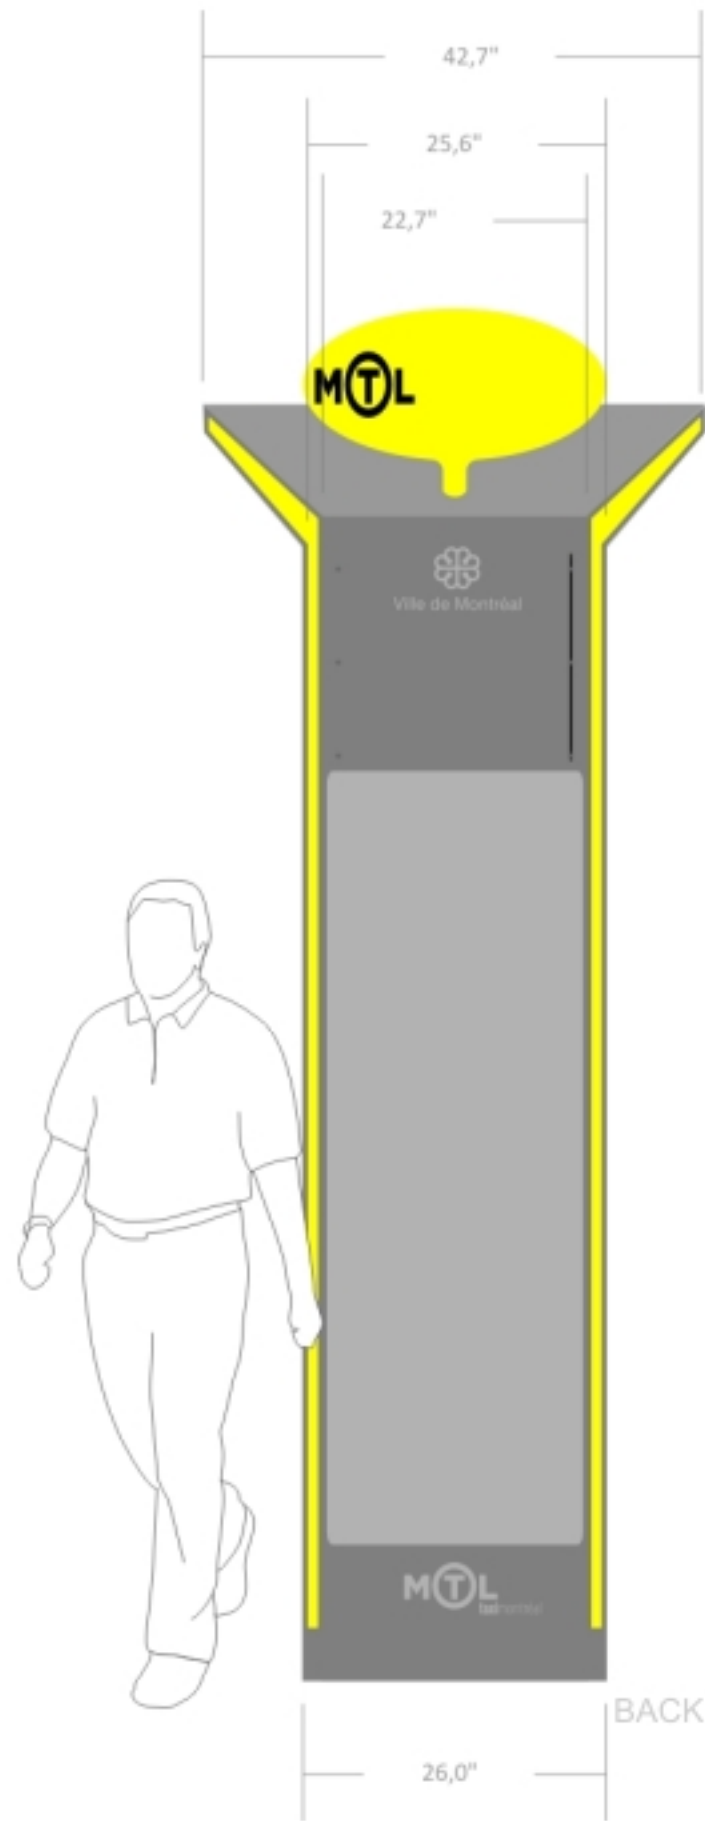

Le Quincaillier

MOTL

A013

Scale 2:50000

Benjamin
Moore

PRIMAVERA
SICO

RONA

Entrée

Right turn arrow sign

P

WESTMOUNT SQUARE
BOUTIQUES ET SERVICES
BELLINZANI

Public charging station

TOTEM
134SV

TOTEM
134SV